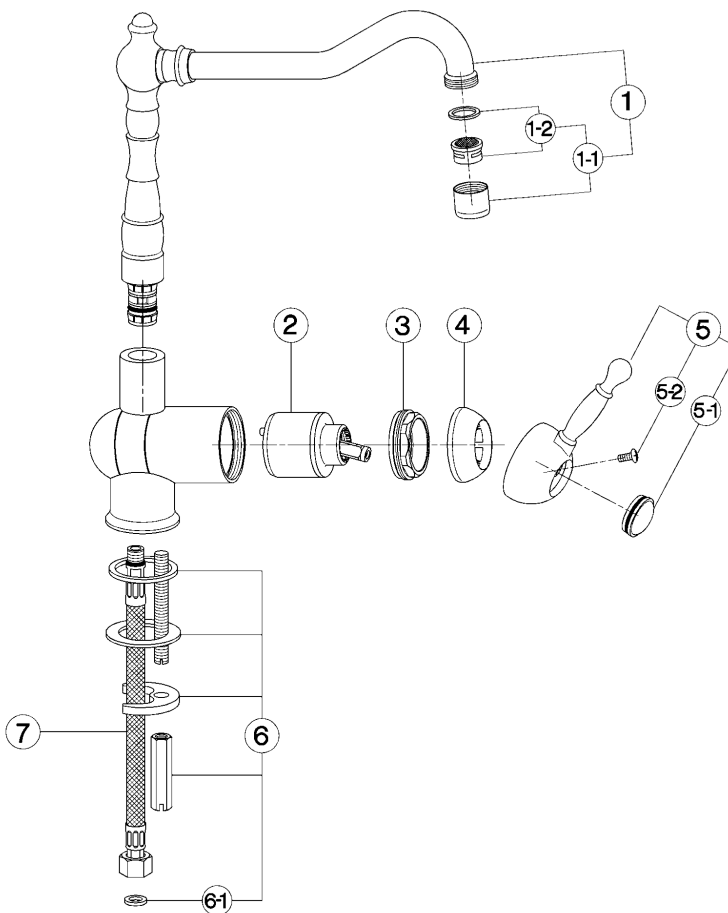

## Single lever sink mixer with reclined spout KITCHEN\_AY001530

### AY 00153

- Monocomando livello
- Single lever sink mixer
- Einhand-Spültischbatterie
- Mitigeur évier

bar	PORTATA BOCCA DI EROGAZIONE * SPOUT FLOW RATE DURCHFLOSS WANNENEINLAUF DEBIT BEC DEVERSEUR l/min.
0.5	5
1	7
2	10
3	12
4	14
5	15.5

AY.9

AY001530

<https://en.cisal.it/single-lever-sink-mixer-with-reclined-spout-kitchen-ay001530>

2026-04-08