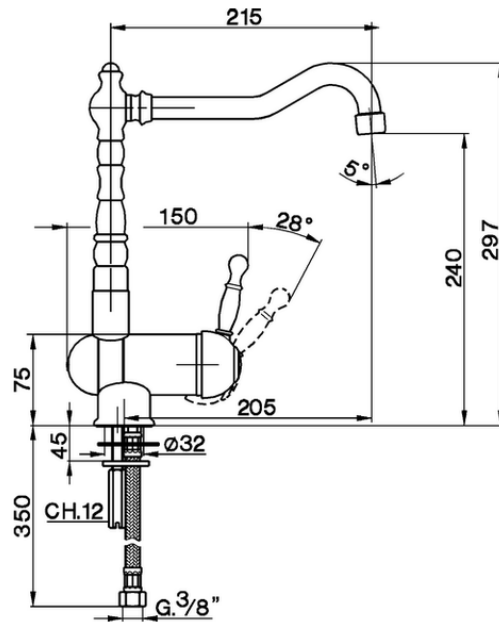

## Single lever sink mixer with reclined spout KITCHEN\_AY001530

AY001530

<https://en.cisal.it/single-lever-sink-mixer-with-reclined-spout-kitchen-ay001530>

2026-04-29