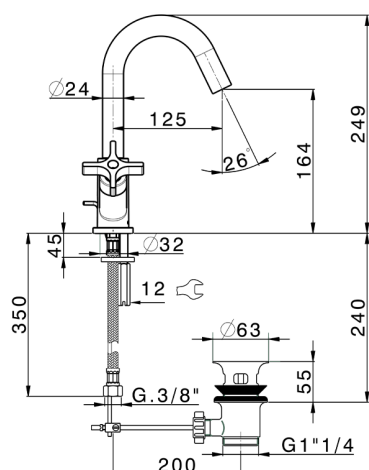

Washbasin mixer GRACE_GS000510

MODEL **GS000510**

Washbasin mixer,with automatic 1"1/4 automatic pop-up waste,G.3/8" stainless steel flexible hoses

AVAILABLE FINISHINGS

- 
21 21 Chrome
- 
2F 2F Brushed Nickel
- 
2W 2W Brushed Gold
- 
5H 5H Dark Brass Brushed
- 
5L 5L Brushed Black Titanium
- 
6T 6T Chrome/Matt Black