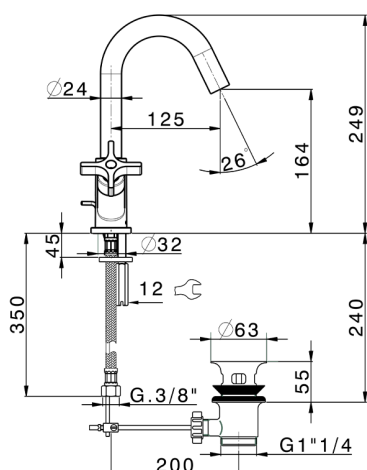

Washbasin mixer GRACE_GS000510

MODEL **GS000510**

Washbasin mixer, with automatic 1"1/4 automatic pop-up waste, G.3/8" stainless steel flexible hoses

AVAILABLE FINISHINGS

-  **21** 21 Chrome
-  **2F** 2F Brushed Nickel
-  **2W** 2W Brushed Gold
-  **5H** 5H Dark Brass Brushed
-  **5L** 5L Brushed Black Titanium
-  **6T** 6T Chrome/Matt Black