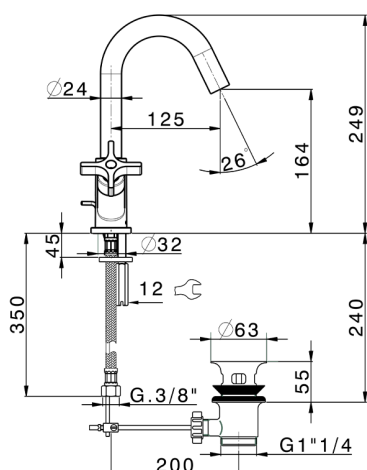

## Washbasin mixer GRACE\_GS000510

MODEL **GS000510**

Washbasin mixer, with automatic 1"1/4 automatic pop-up waste, G.3/8" stainless steel flexible hoses