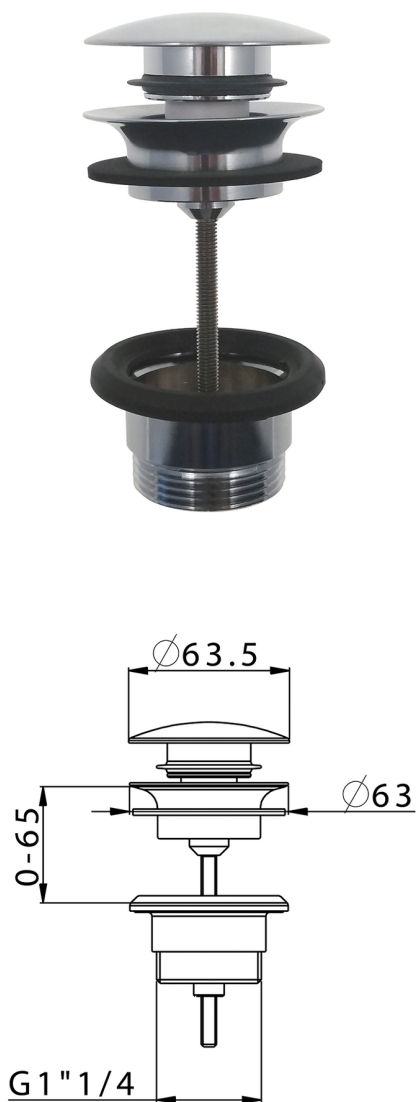

1"1/4 click clack drain for basin mixer COMPONENTS_ZA001780

MODEL **ZA001780**

1"1/4 click clack drain for basin mixer, for overflow bath drain system

AVAILABLE FINISHINGS

- **21** 21 Chrome
- **2P** 2P Rose Gold
- **2Q** 2Q Black Titanium
- **40** 40 Matt Black
- **4Q** 4Q Matt White

CHARACTERISTICS

2024-10-18