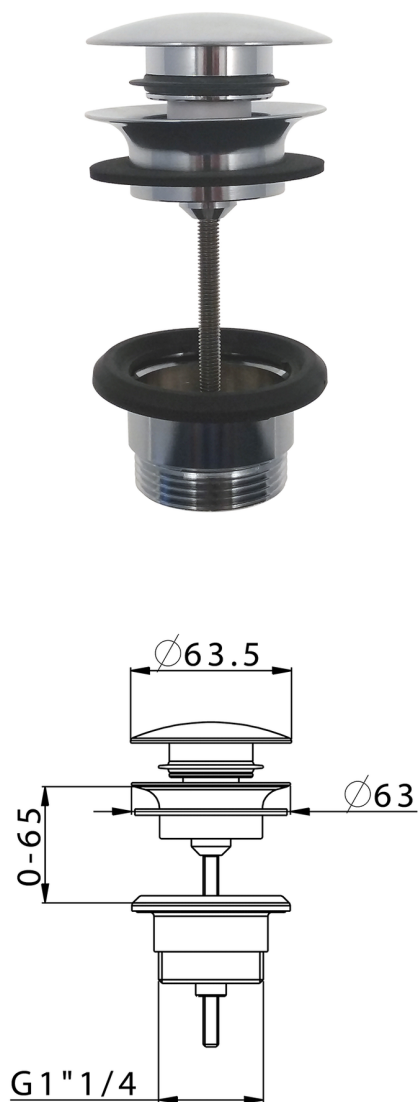

1"1/4 click clack drain for basin mixer COMPONENTS_ZA001780

MODEL **ZA001780**

1"1/4 click clack drain for basin mixer, for overflow bath drain system

AVAILABLE FINISHINGS

- **21** 21 Chrome
- **2P** 2P Rose Gold
- **2Q** 2Q Black Titanium
- **40** 40 Matt Black
- **4Q** 4Q Matt White

CHARACTERISTICS

2024-10-18