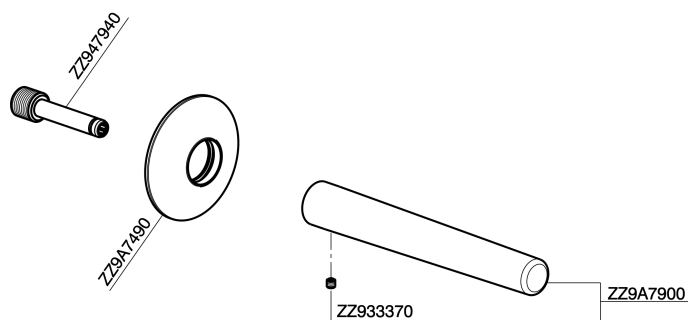

Filler spout VITA_VI000240

MODEL **VI000240**

Filler spout, 200 mm length, 1/2" M connection

AVAILABLE FINISHINGS

-  **21** 21 Chrome
-  **2Q** 2Q Black Titanium
-  **40** 40 Matt Black
-  **4Q** 4Q Matt White

CHARACTERISTICS

Filler spout VITA_VI000240

VI000240

<https://en.cisal.it/filler-spout-vita-vi000240>

2024-12-21