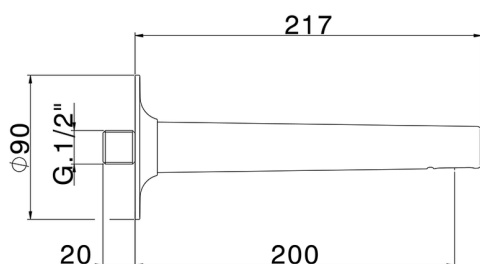

Filler spout VITA_VI000240

MODEL **VI000240**

Filler spout, 200 mm length, 1/2" M connection

AVAILABLE FINISHINGS

-  **21** 21 Chrome
-  **2Q** 2Q Black Titanium
-  **40** 40 Matt Black
-  **4Q** 4Q Matt White