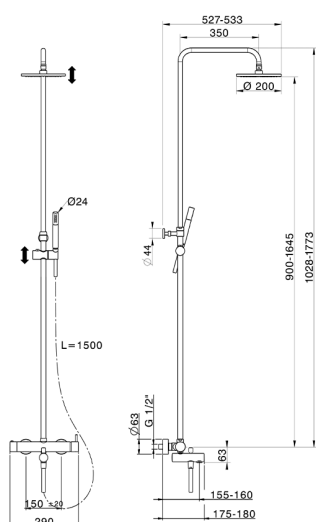

3-functions single lever bath set SHOWER COLUMNS_SM004120

MODEL **SM004120**

3-functions single lever bath set, 2 outlet devia stop cartridge, adjustable riser column, sliding handshower bracket, Brass minimalistic one spray handshower, 200 mm round showerhead 8 mm thick BRASS, 150 cm smooth SUPREME Flexible Hose

AVAILABLE FINISHINGS

CHARACTERISTICS

Cartridge Spare Parts **ZZ95409000**

35 mm Cartridge

EcoStop

EcoStop feature limits water flow to approximately 50% of maximum output with one point of resistance on setting. Push slightly past the middle stop only when full water output is required. This will save water up to 50%.

DeviaStop

The Cisal Devia Stop technology allows to adjust the water flow and to direct it to the selected output point (overhead soaker, hand shower, etc).

2025-04-30