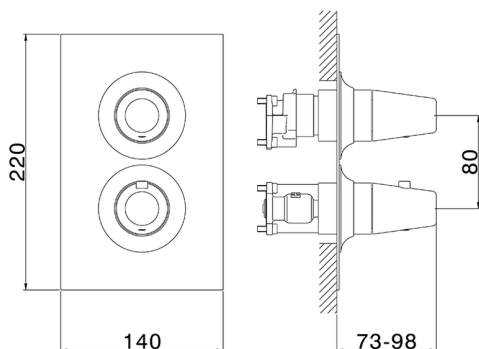

Exposed part for Thermostatic One Box Valve VITA_VI0BT030

MODEL **VI0BT030**

Exposed part for Thermostatic One Box Valve, with 1-2-3 outlet devia stop, Minimum depth of installation: 67 mm, without concealed part, for items ZA00B030-ZA00B031

AVAILABLE FINISHINGS

-  **21** 21 Chrome
-  **2Q** 2Q Black Titanium
-  **40** 40 Matt Black
-  **4Q** 4Q Matt White

CHARACTERISTICS

Cartridge Spare Parts **24.04A.PP**

8x20 Plus P Thermostatic Valve

Installation **Concealed**