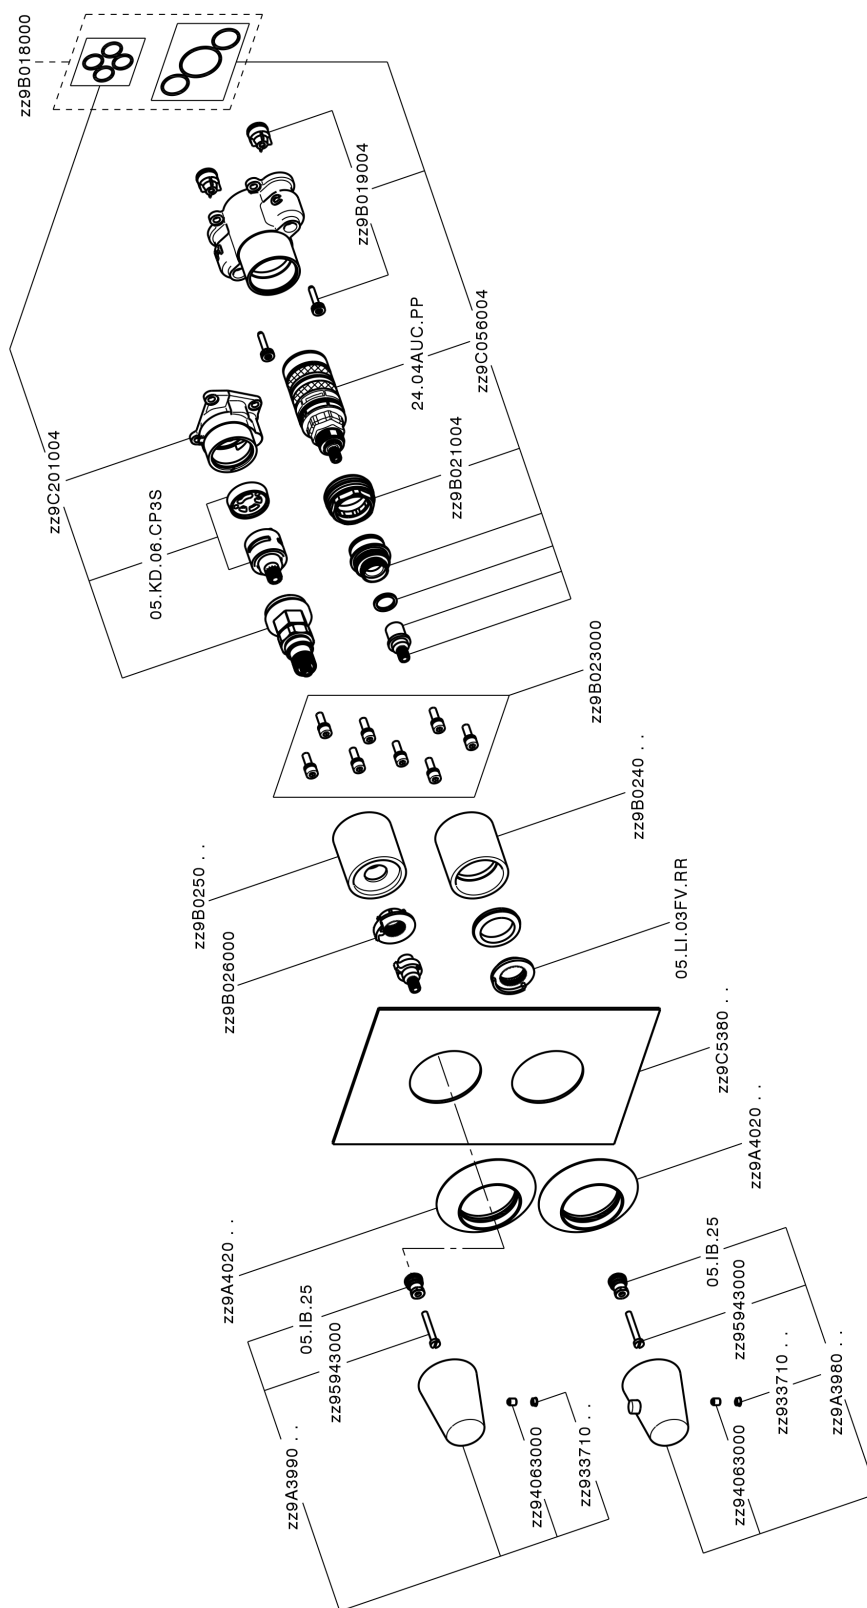

Exposed part for Thermostatic One Box Valve VITA_VI0BT030

VI0BT030

<https://en.cisal.it/exposed-part-for-thermostatic-one-box-valve-vita-vi0bt030>