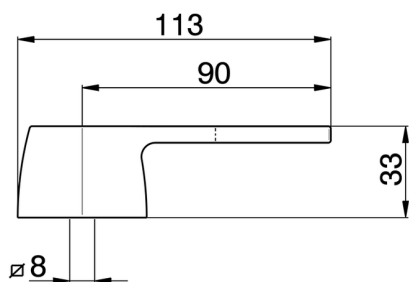

Lever for single lever mixer 'CE' SPARE PARTS_ZZ949590

MODEL **ZZ949590**

Lever for single lever mixer 'CE', for concealed mixers

AVAILABLE FINISHINGS

-  **21** 21 Chrome
-  **24** 24 Gold

CHARACTERISTICS

2024-10-30