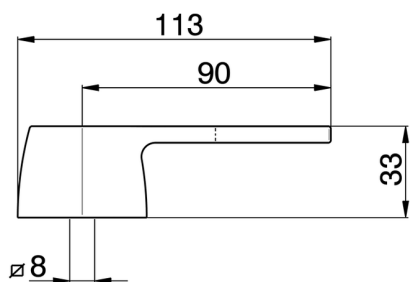

Lever for single lever mixer 'CE' SPARE PARTS_ZZ949590

MODEL **ZZ949590**

Lever for single lever mixer 'CE', for concealed mixers

AVAILABLE FINISHINGS

CHARACTERISTICS

2024-10-30