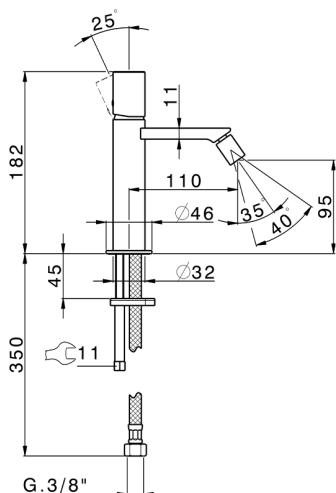

Single lever bidet mixer SMOOTH X32_X4000564

MODEL **X4000564**

Single lever bidet mixer, without pop up waste, G.3/8" Stainless Steel Flexible, with smooth lever, Inox AISI 316L

AVAILABLE FINISHINGS

- 
5H 5H Dark Brass Brushed
- 
5L 5L Brushed Black Titanium
- 
5N 5N Brushed Rose Gold
- 
D1 D1 Brushed Inox

CHARACTERISTICS

Cartridge Spare Parts **ZZ96550000**

25 mm Cartridge

Single lever bidet mixer SMOOTH X32_X4000564

X4000564

<https://en.cisal.it/single-lever-bidet-mixer-smooth-x32-x4000564>

2025-04-18