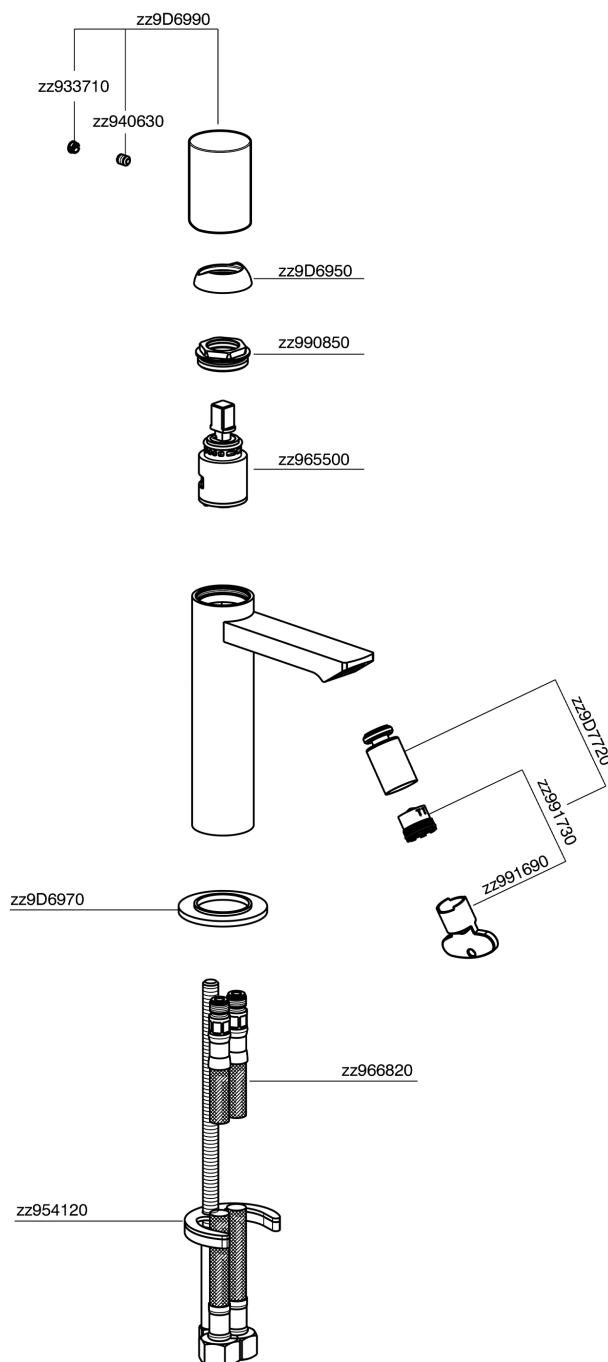

Single lever bidet mixer SMOOTH X32_X4000564

MODEL **X4000564**

Single lever bidet mixer, without pop up waste, G.3/8" Stainless Steel Flexible, with smooth lever, Inox AISI 316L

AVAILABLE FINISHINGS

- 
5H 5H Dark Brass Brushed
- 
5L 5L Brushed Black Titanium
- 
5N 5N Brushed Rose Gold
- 
D1 D1 Brushed Inox

CHARACTERISTICS

Cartridge Spare Parts **ZZ96550000**

25 mm Cartridge

Single lever bidet mixer SMOOTH X32_X4000564

X4000564

<https://en.cisal.it/single-lever-bidet-mixer-smooth-x32-x4000564>

2025-04-18