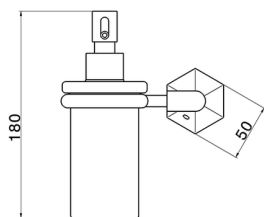

Soap dispenser holder **CHERIE_CE090620**

MODEL **CE090620**

Soap dispenser holder, in ceramic

AVAILABLE FINISHINGS

-  **21** 21 Chrome
-  **24** 24 Gold
-  **2B** 2B Polished Nickel
-  **2P** 2P Rose Gold