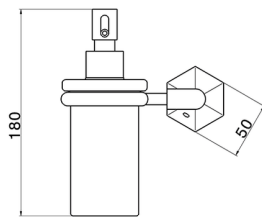

## Soap dispenser holder **CHERIE\_CE090620**

MODEL **CE090620**

Soap dispenser holder, in ceramic

AVAILABLE FINISHINGS

-  **21** 21 Chrome
-  **24** 24 Gold
-  **2B** 2B Polished Nickel
-  **2P** 2P Rose Gold