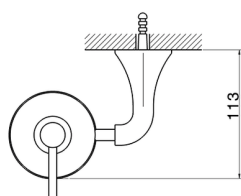

Soap dispenser holder **CHERIE_CE090620**

MODEL **CE090620**

Soap dispenser holder, in ceramic

AVAILABLE FINISHINGS

-  **21** 21 Chrome
-  **24** 24 Gold
-  **2B** 2B Polished Nickel
-  **2P** 2P Rose Gold