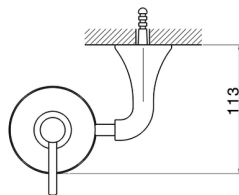

CHARACTERISTICS