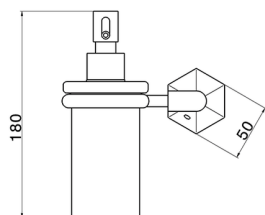

Soap dispenser holder **CHERIE_CE090620**

MODEL **CE090620**

Soap dispenser holder, in ceramic

AVAILABLE FINISHINGS

-  **21** 21 Chrome
-  **24** 24 Gold
-  **2B** 2B Polished Nickel
-  **2P** 2P Rose Gold