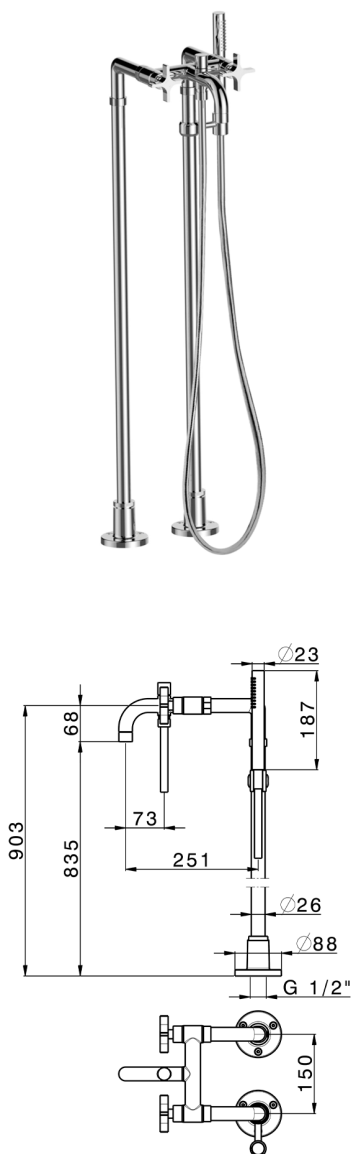

## Bath mixer, with floor pillar legs GRACE\_GS004200

MODEL **GS004200**

Bath mixer, with floor pillar legs, 1 spray handshower on bracket for CombiShower, 22,5 mm Brass One Spray handshower, 150 cm SUPREME smooth flexible hose

### AVAILABLE FINISHINGS

-  **21** 21 Chrome
-  **2F** 2F Brushed Nickel
-  **2W** 2W Brushed Gold
-  **5H** 5H Dark Brass Brushed
-  **5L** 5L Brushed Black Titanium
-  **6T** 6T Chrome/Matt Black