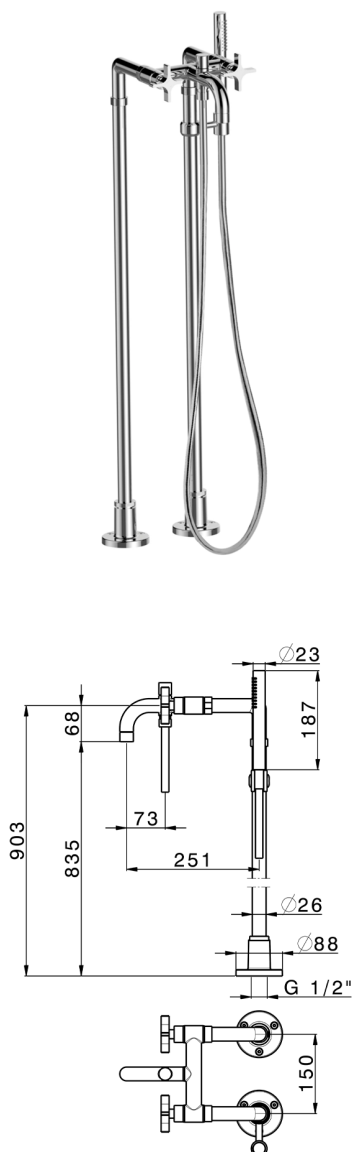

## Bath mixer, with floor pillar legs GRACE\_GS004200

MODEL **GS004200**

Bath mixer, with floor pillar legs, 1 spray handshower on bracket for CombiShower, 22,5 mm Brass One Spray handshower, 150 cm SUPREME smooth flexible hose

### AVAILABLE FINISHINGS

-  **21** 21 Chrome
-  **2F** 2F Brushed Nickel
-  **2W** 2W Brushed Gold
-  **5H** 5H Dark Brass Brushed
-  **5L** 5L Brushed Black Titanium
-  **6T** 6T Chrome/Matt Black