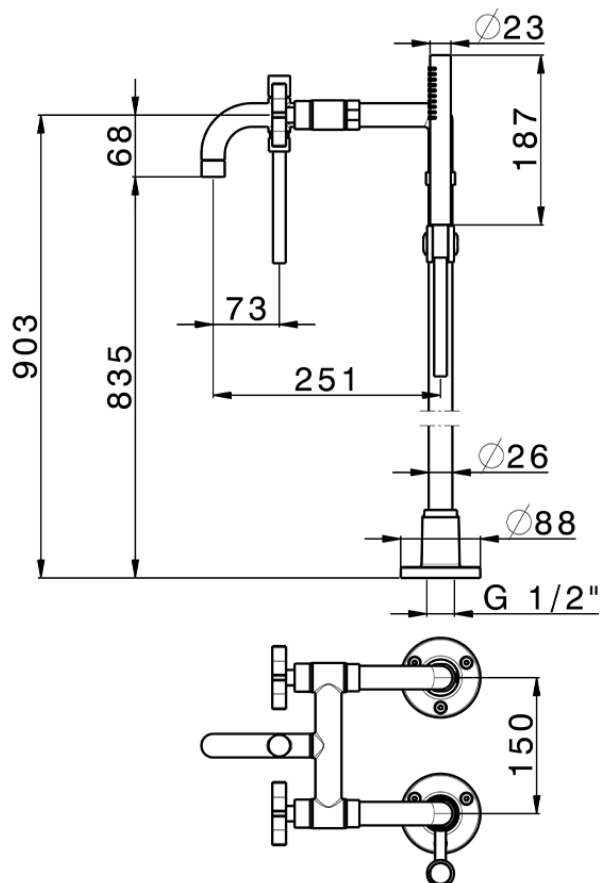

Bath mixer, with floor pillar legs GRACE_GS004200

GS004200

<https://en.cisal.it/bath-mixer-with-floor-pillar-legs-grace-gs004200>

2026-05-15