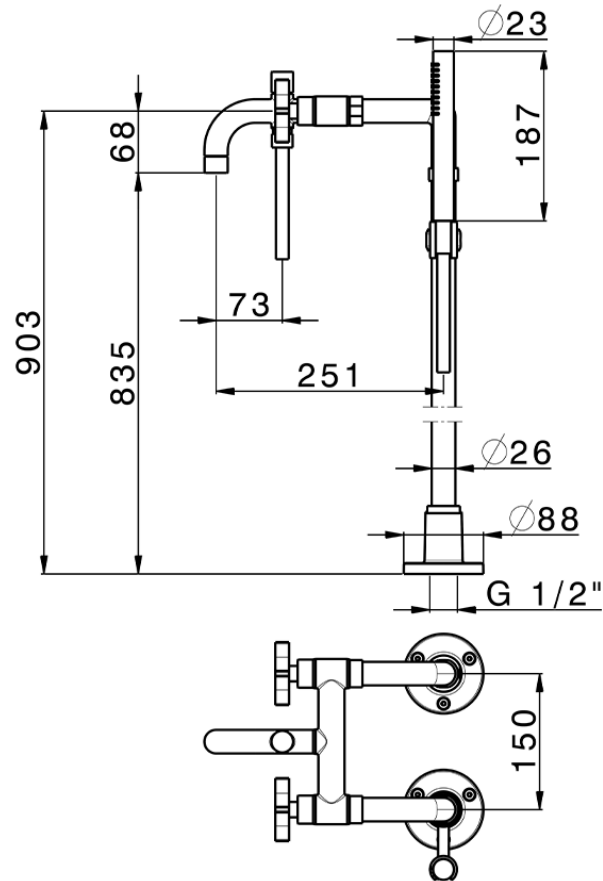

## Bath mixer, with floor pillar legs GRACE\_GS004200

GS004200

<https://en.cisal.it/bath-mixer-with-floor-pillar-legs-grace-gs004200>

2026-06-04