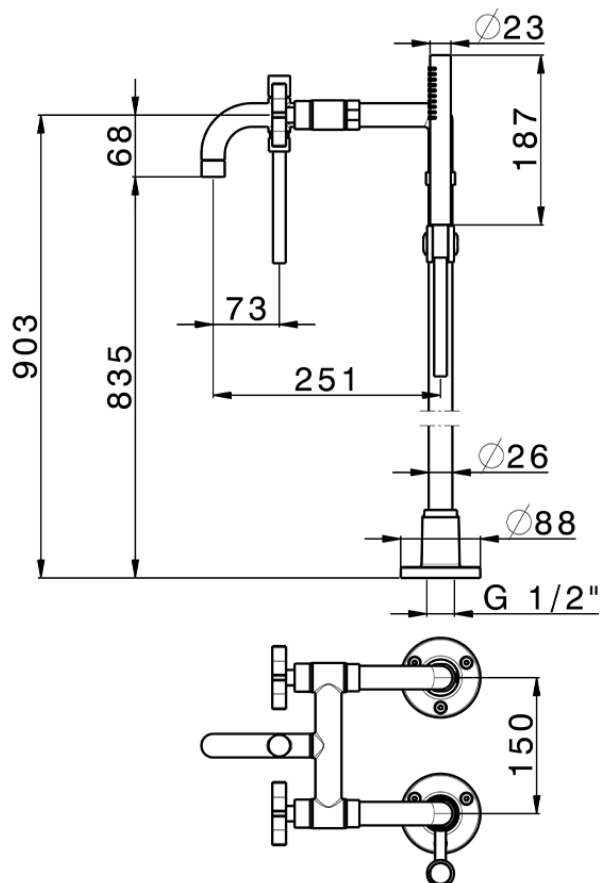

Bath mixer, with floor pillar legs GRACE_GS004200

GS004200

<https://en.cisal.it/bath-mixer-with-floor-pillar-legs-grace-gs004200>

2026-04-04