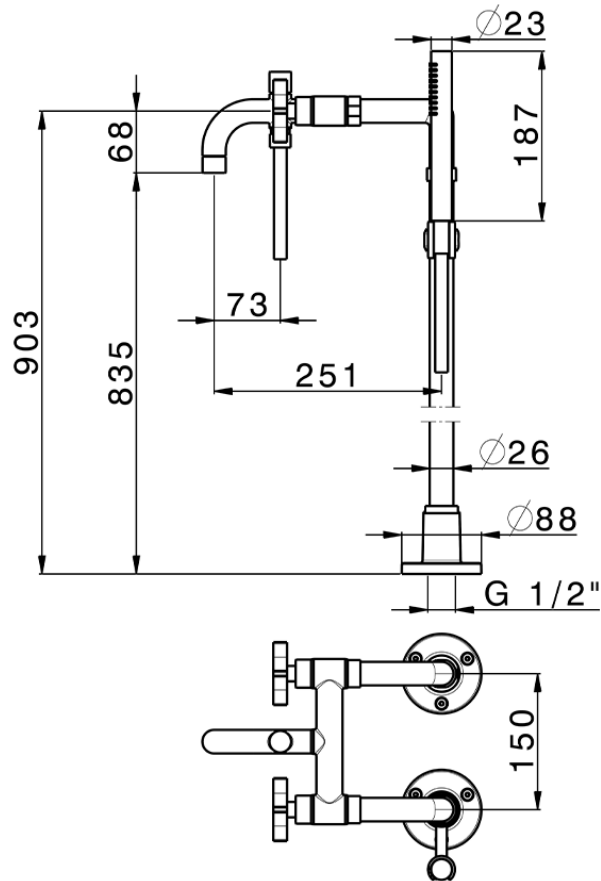

## Bath mixer, with floor pillar legs GRACE\_GS004200

GS004200

<https://en.cisal.it/bath-mixer-with-floor-pillar-legs-grace-gs004200>

2026-04-24