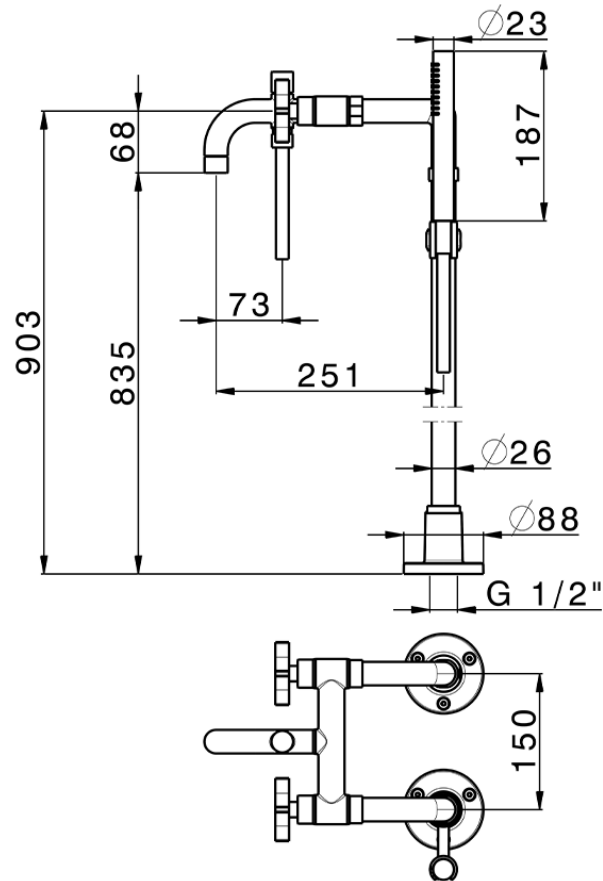

Bath mixer, with floor pillar legs GRACE_GS004200

GS004200

<https://en.cisal.it/bath-mixer-with-floor-pillar-legs-grace-gs004200>

2026-06-04