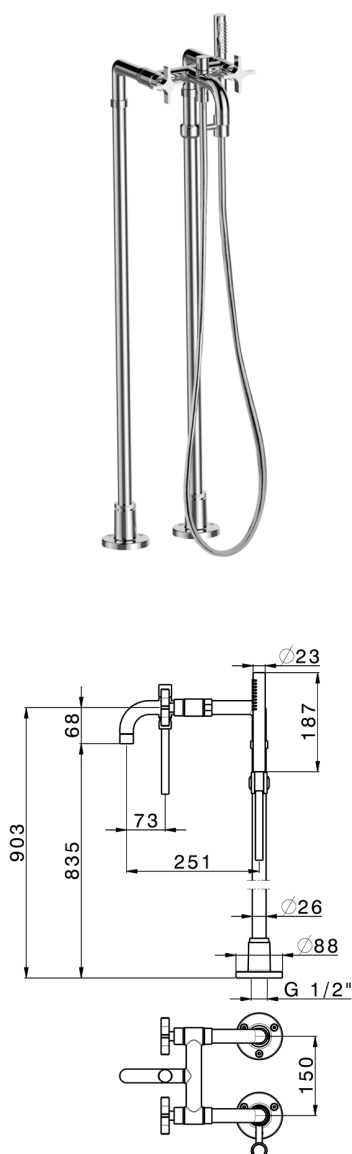

Bath mixer, with floor pillar legs GRACE_GS004200

MODEL **GS004200**

Bath mixer, with floor pillar legs, 1 spray handshower on bracket for CombiShower, 22,5 mm Brass One Spray handshower, 150 cm SUPREME smooth flexible hose

AVAILABLE FINISHINGS

-  **21** 21 Chrome
-  **2F** 2F Brushed Nickel
-  **2W** 2W Brushed Gold
-  **5H** 5H Dark Brass Brushed
-  **5L** 5L Brushed Black Titanium
-  **6T** 6T Chrome/Matt Black

CHARACTERISTICS