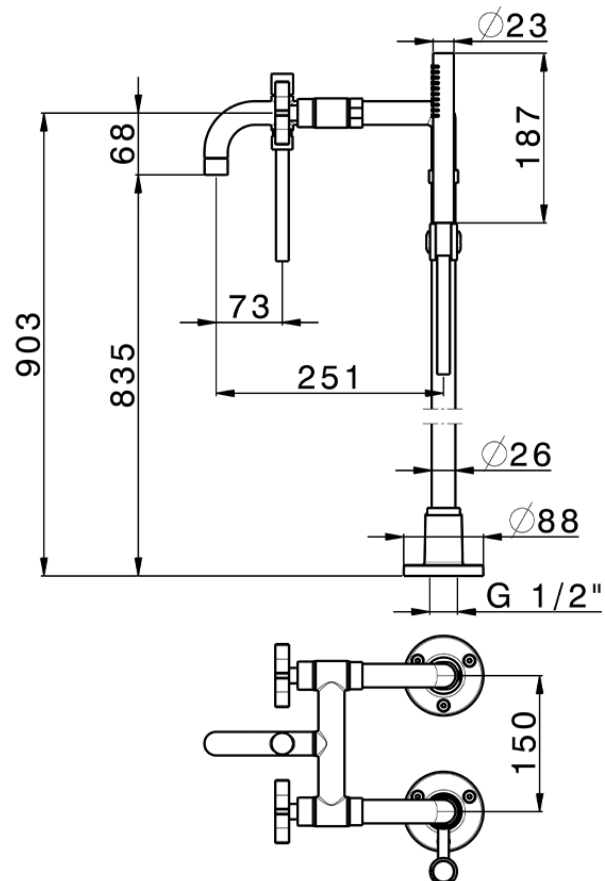

Bath mixer, with floor pillar legs GRACE_GS004200

GS004200

<https://en.cisal.it/bath-mixer-with-floor-pillar-legs-grace-gs004200>

2026-06-24