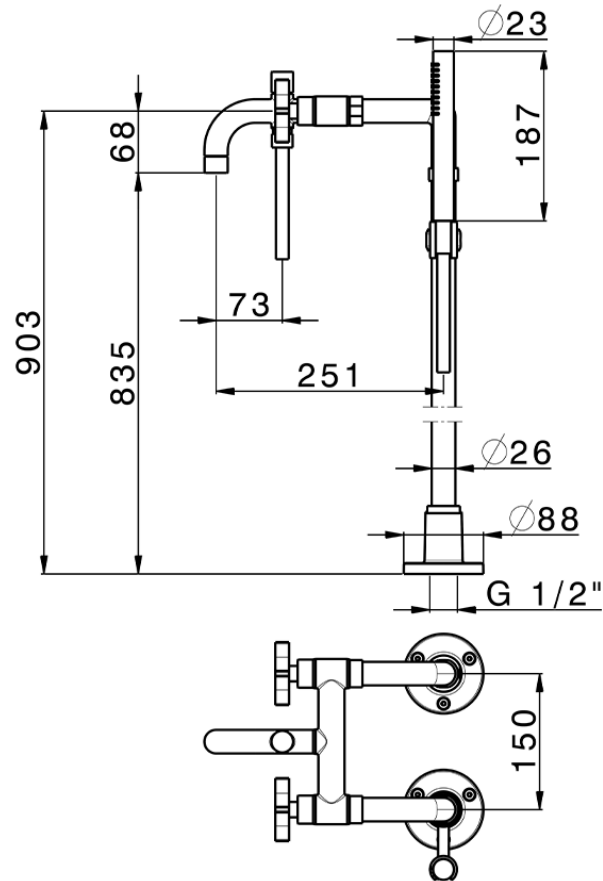

Bath mixer, with floor pillar legs GRACE_GS004200

GS004200

<https://en.cisal.it/bath-mixer-with-floor-pillar-legs-grace-gs004200>

2026-04-24