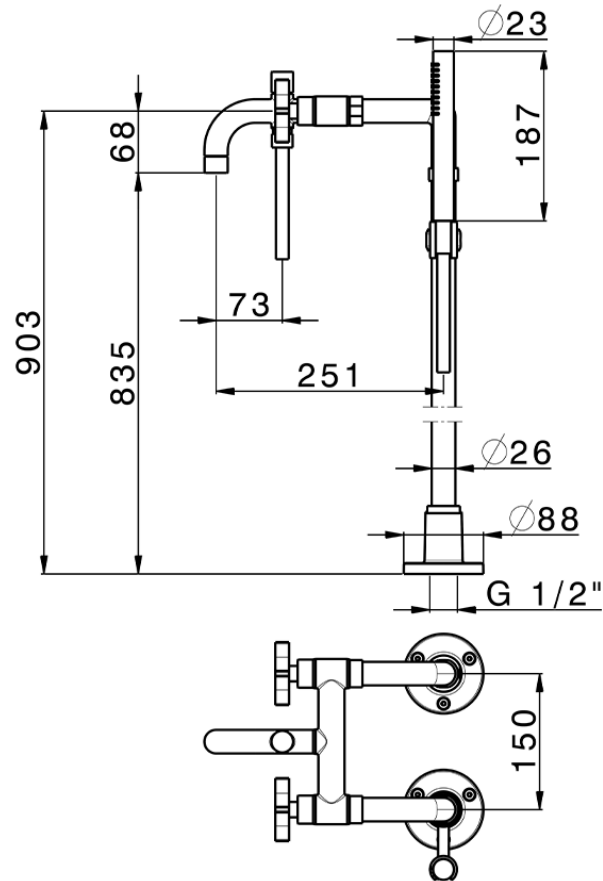

Bath mixer, with floor pillar legs GRACE_GS004200

GS004200

<https://en.cisal.it/bath-mixer-with-floor-pillar-legs-grace-gs004200>

2026-06-24