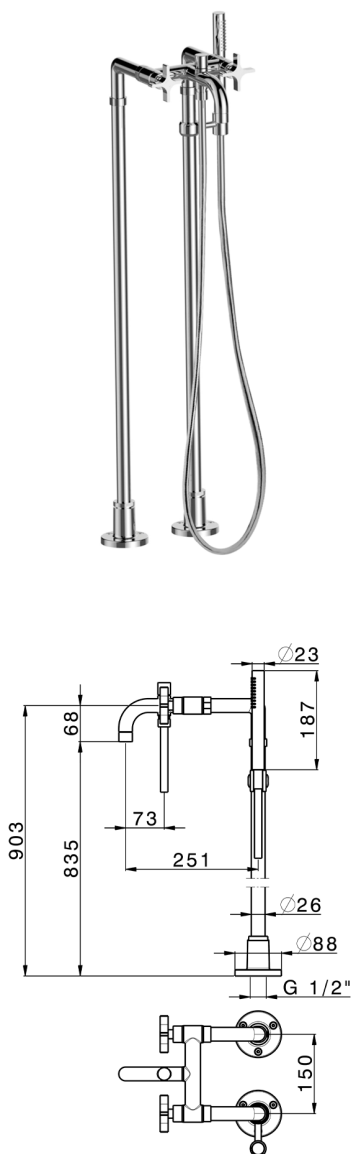

Bath mixer, with floor pillar legs GRACE_GS004200

MODEL **GS004200**

Bath mixer, with floor pillar legs, 1 spray handshower on bracket for CombiShower, 22,5 mm Brass One Spray handshower, 150 cm SUPREME smooth flexible hose

AVAILABLE FINISHINGS

-  **21** 21 Chrome
-  **2F** 2F Brushed Nickel
-  **2W** 2W Brushed Gold
-  **5H** 5H Dark Brass Brushed
-  **5L** 5L Brushed Black Titanium
-  **6T** 6T Chrome/Matt Black

CHARACTERISTICS