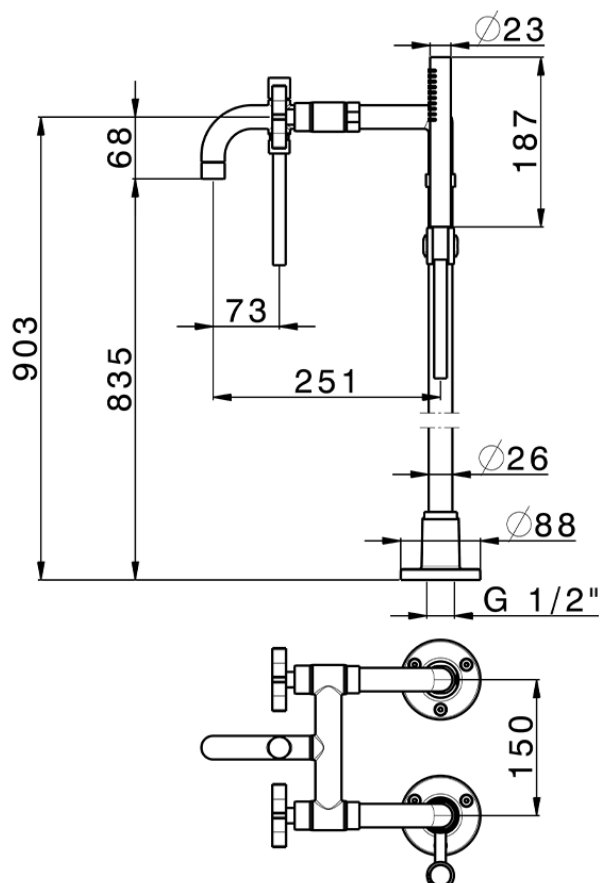

Bath mixer, with floor pillar legs GRACE_GS004200

GS004200

<https://en.cisal.it/bath-mixer-with-floor-pillar-legs-grace-gs004200>

2026-06-05