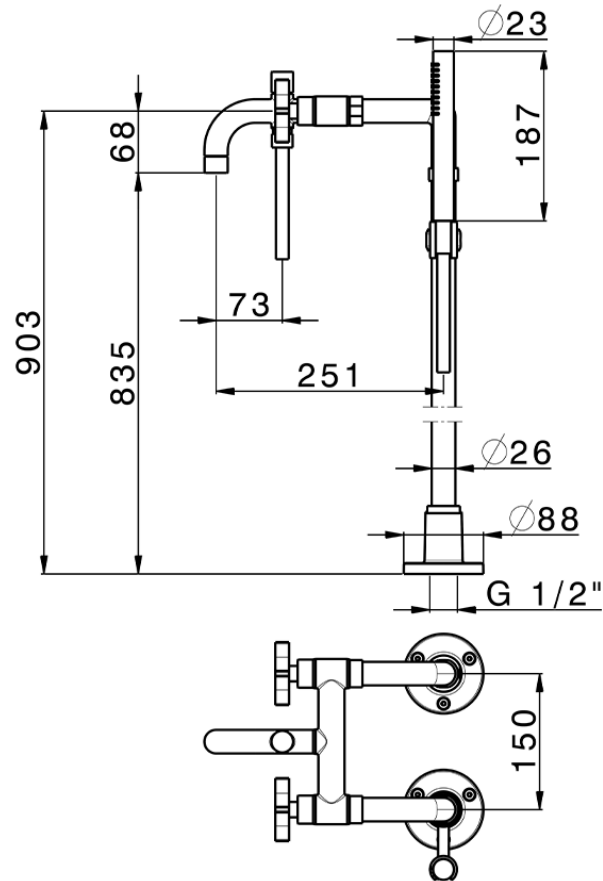

Bath mixer, with floor pillar legs GRACE_GS004200

GS004200

<https://en.cisal.it/bath-mixer-with-floor-pillar-legs-grace-gs004200>

2026-05-15