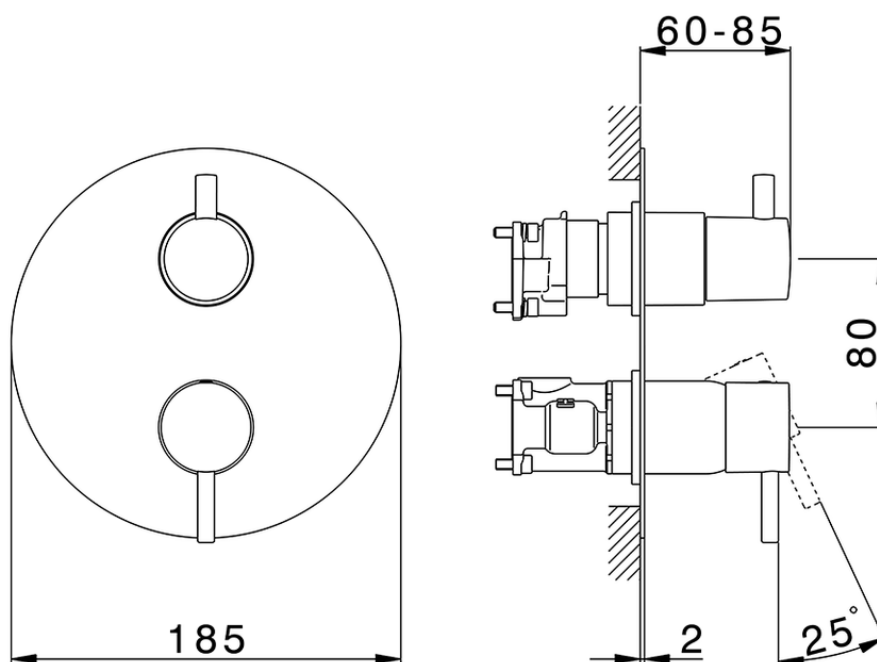

Exposed part for Single Lever One Box Valve LESS MINIMAL_LM0BM030

LM0BM030

<https://en.cisal.it/exposed-part-for-single-lever-one-box-valve-less-minimal-lm0bm030>

ZA00B031

<https://en.cisal.it/one-box-universal-concealed-part-one-box-za00b031>