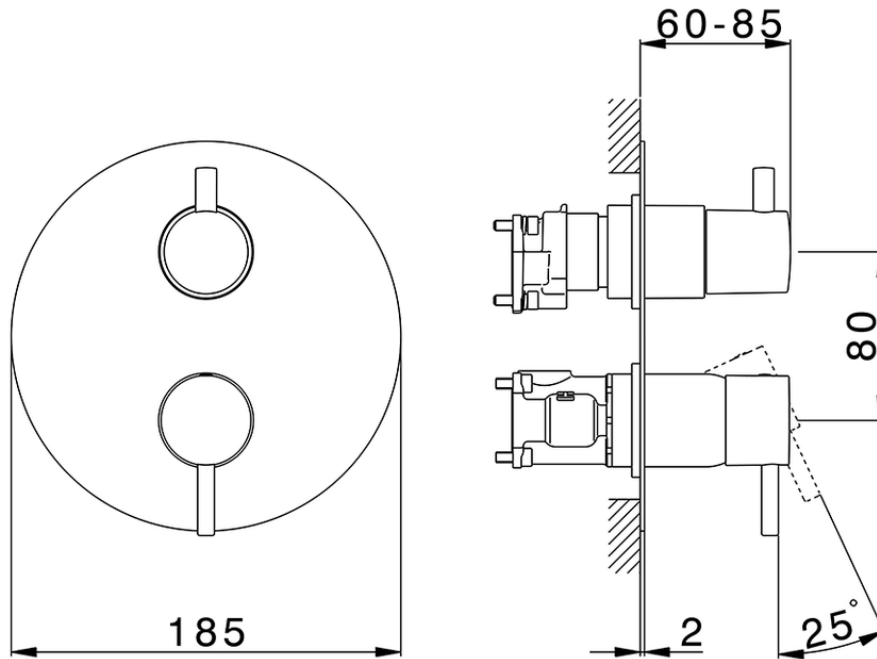

Exposed part for Single Lever One Box Valve LESS MINIMAL_LM0BM030

LM0BM030

<https://en.cisal.it/exposed-part-for-single-lever-one-box-valve-less-minimal-lm0bm030>

ZA00B031

<https://en.cisal.it/one-box-universal-concealed-part-one-box-za00b031>