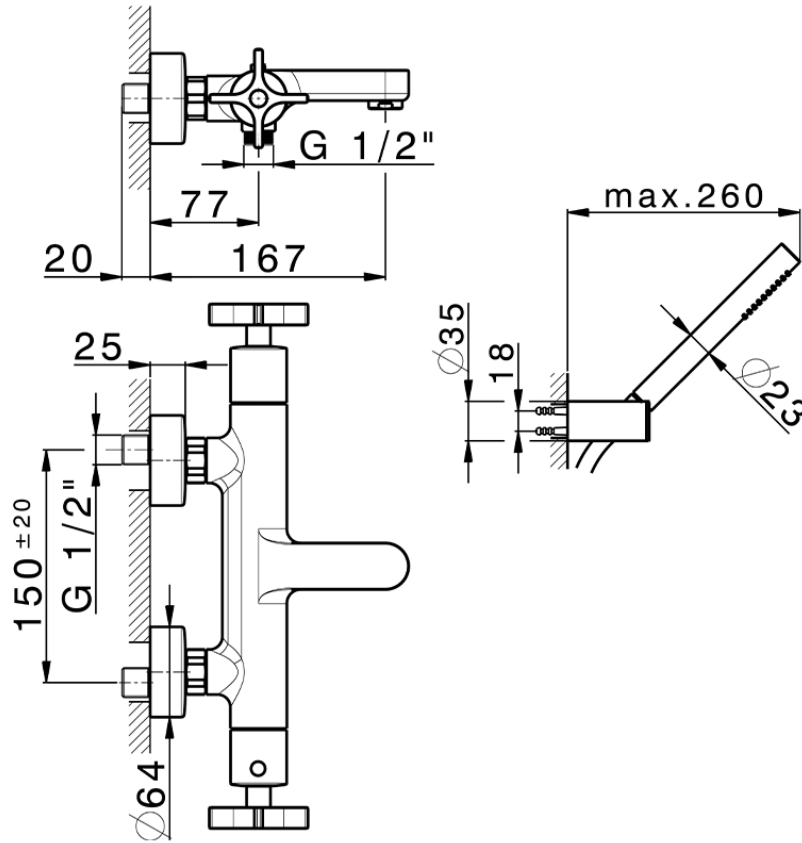

## Thermostatic bath mixer, with shower set GRACE\_GSD21016

GSD21016

<https://en.cisal.it/thermostatic-bath-mixer-with-shower-set-grace-gsd21016>

2026-06-09