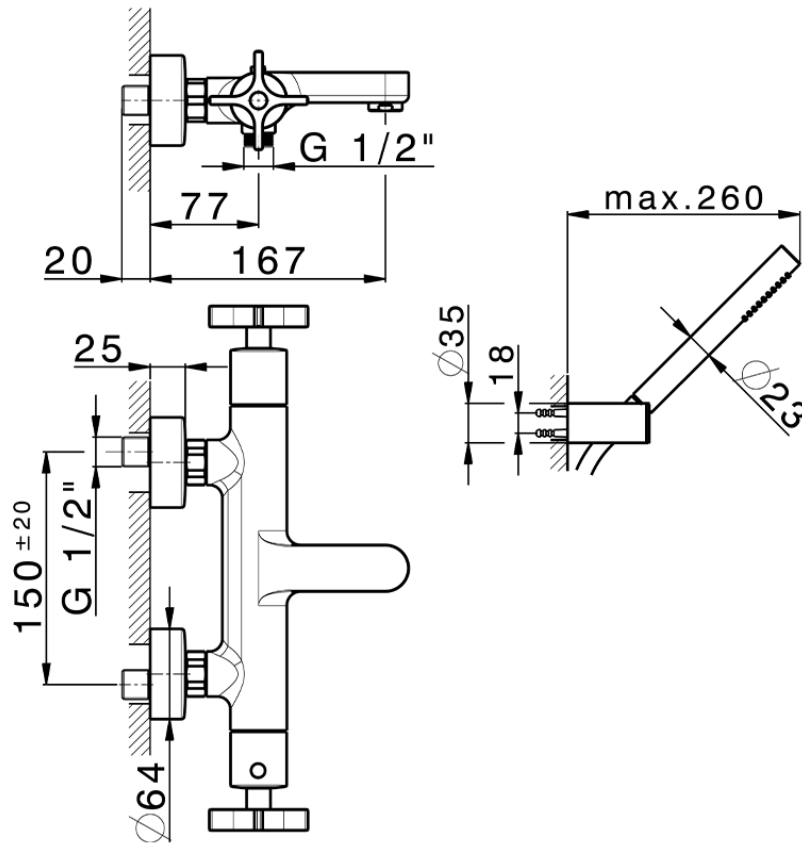

Thermostatic bath mixer, with shower set GRACE_GSD21016

GSD21016

<https://en.cisal.it/thermostatic-bath-mixer-with-shower-set-grace-gsd21016>

2026-04-28