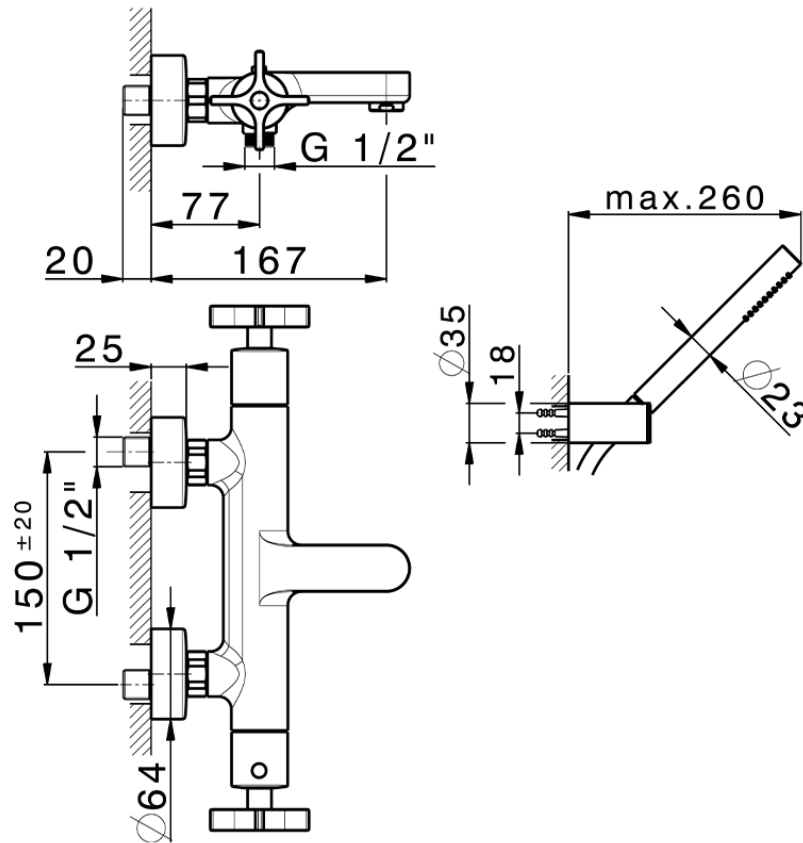

## Thermostatic bath mixer, with shower set GRACE\_GSD21016

GSD21016

<https://en.cisal.it/thermostatic-bath-mixer-with-shower-set-grace-gsd21016>

2026-06-14