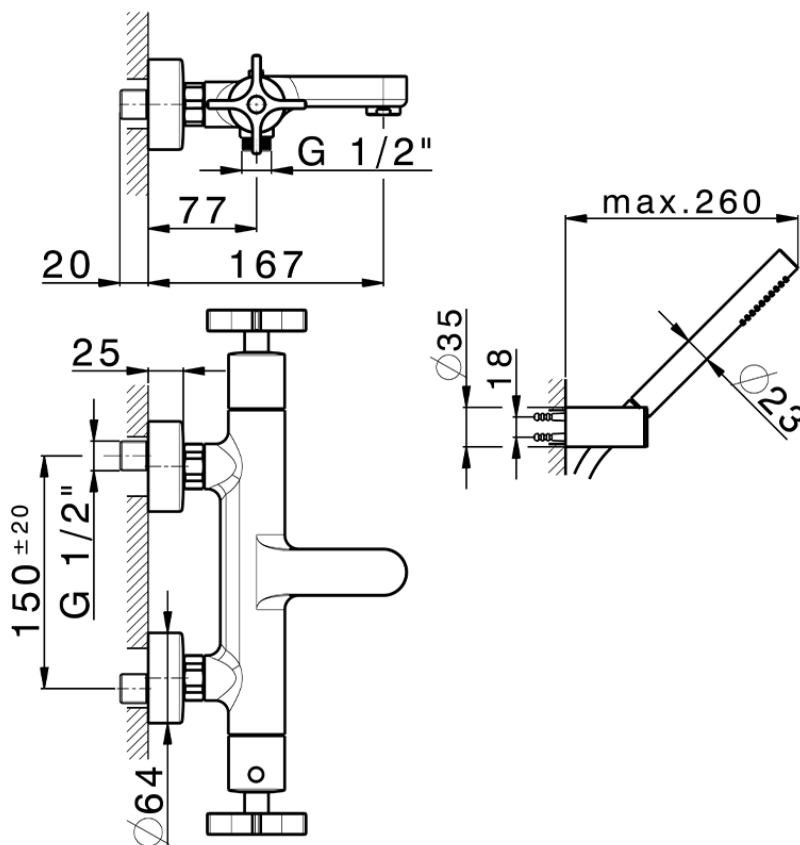

Thermostatic bath mixer, with shower set GRACE_GSD21016

GSD21016

<https://en.cisal.it/thermostatic-bath-mixer-with-shower-set-grace-gsd21016>

2026-05-19