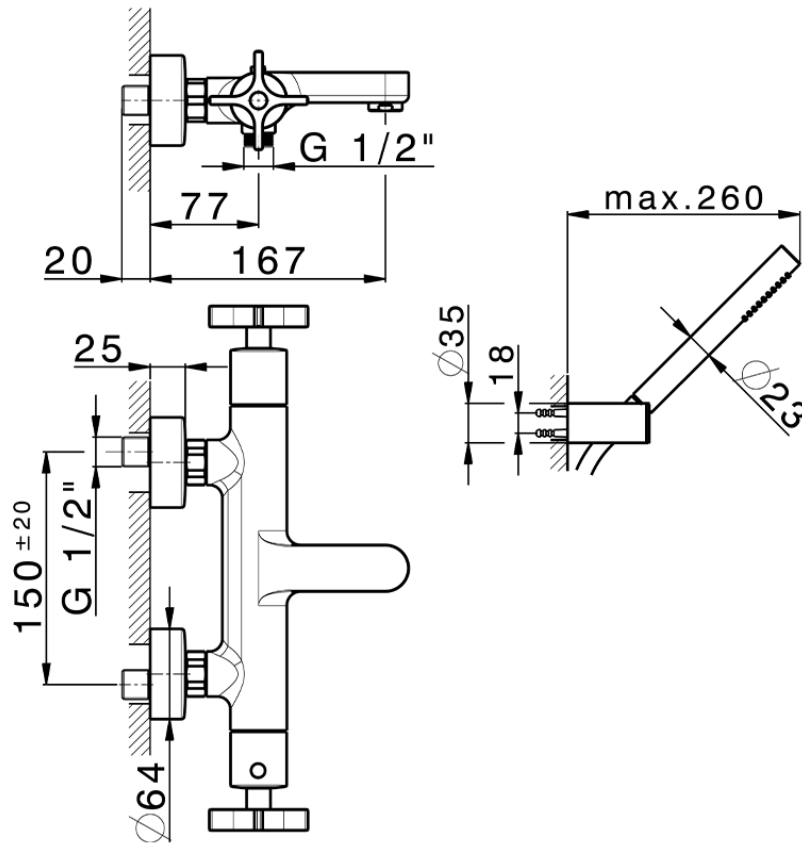

Thermostatic bath mixer, with shower set GRACE_GSD21016

GSD21016

<https://en.cisal.it/thermostatic-bath-mixer-with-shower-set-grace-gsd21016>

2026-05-19