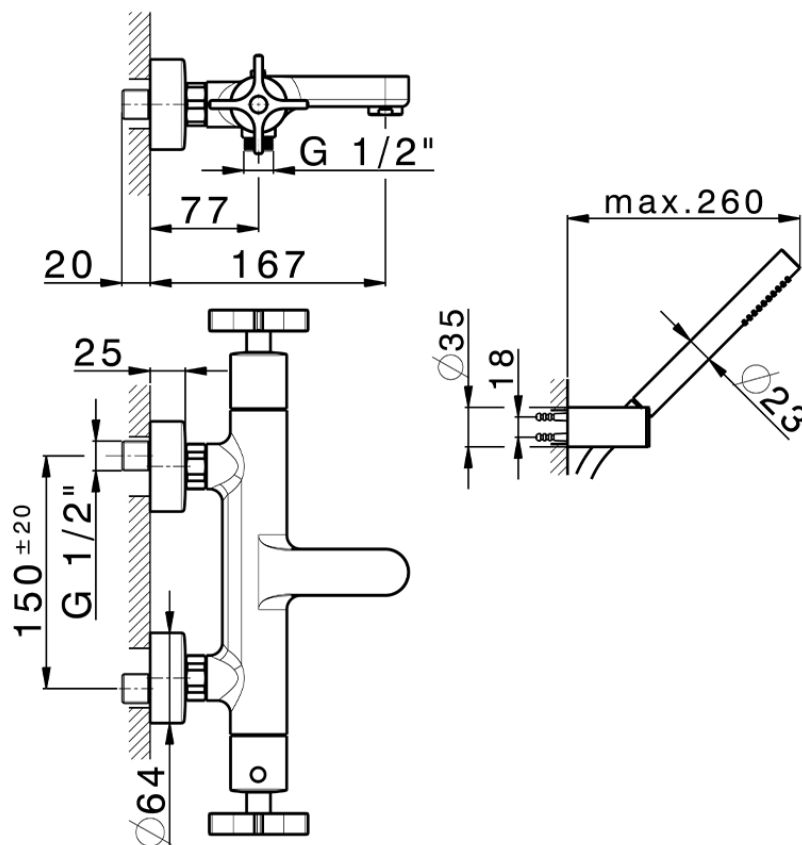

Thermostatic bath mixer, with shower set GRACE_GSD21016

GSD21016

<https://en.cisal.it/thermostatic-bath-mixer-with-shower-set-grace-gsd21016>

2026-04-08