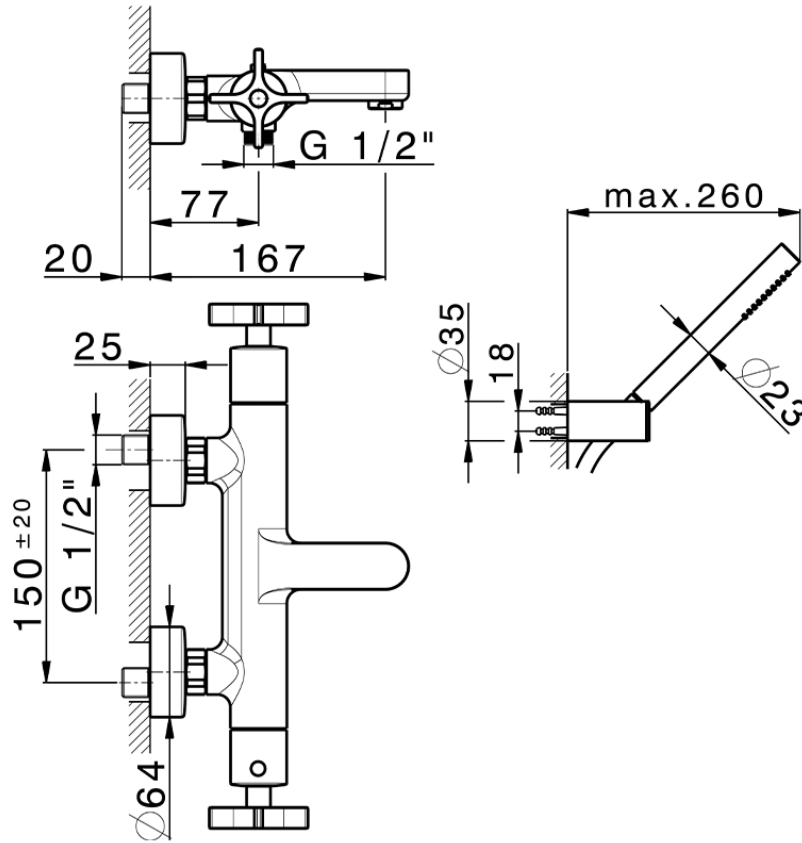

## Thermostatic bath mixer, with shower set GRACE\_GSD21016

GSD21016

<https://en.cisal.it/thermostatic-bath-mixer-with-shower-set-grace-gsd21016>

2026-06-13