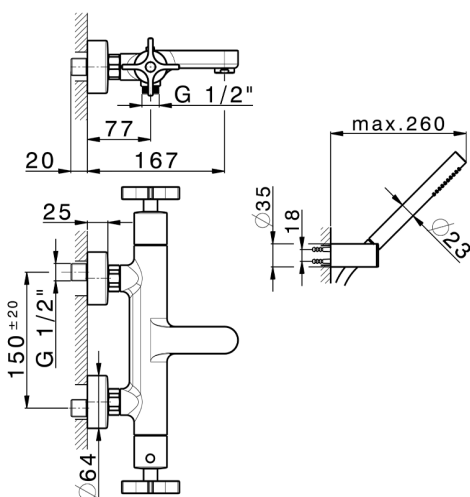

## Thermostatic bath mixer, with shower set GRACE\_GSD21016

MODEL **GSD21016**

Thermostatic bath mixer, with shower set, wall mounted swivel handshower bracket, 22,5 mm Brass One Spray handshower, 150 cm smooth SUPREME Flexible Hose

### CHARACTERISTICS

Cartridge Spare Parts **22.04A.AR - ZZ97279004**

**Argo 2 (long filter) Thermostatic Valve**

### DeviaStop

The Cisal Devia Stop technology allows to adjust the water flow and to direct it to the selected output point (overhead soaker, hand shower, etc).