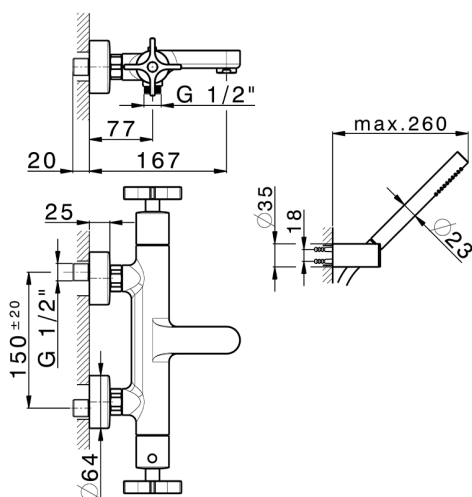

## Thermostatic bath mixer, with shower set GRACE\_GSD21016

MODEL **GSD21016**

Thermostatic bath mixer, with shower set, wall mounted swivel handshower bracket, 22,5 mm Brass One Spray handshower, 150 cm smooth SUPREME Flexible Hose

### CHARACTERISTICS

Cartridge Spare Parts **22.04A.AR - ZZ97279004**

**Argo 2 (long filter) Thermostatic Valve**