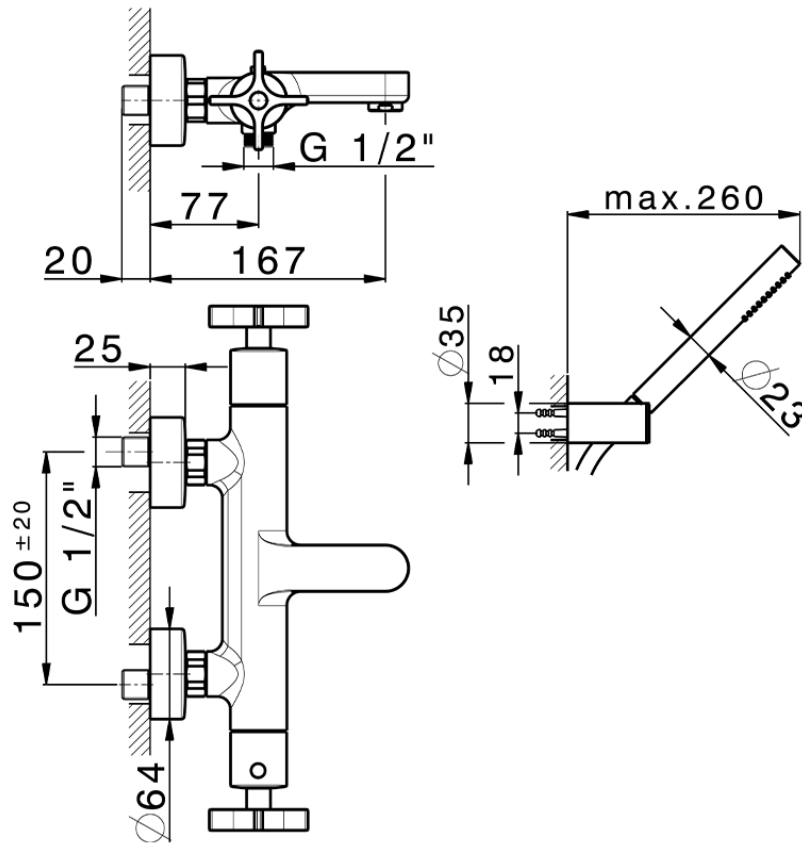

Thermostatic bath mixer, with shower set GRACE_GSD21016

GSD21016

<https://en.cisal.it/thermostatic-bath-mixer-with-shower-set-grace-gsd21016>

2026-06-13