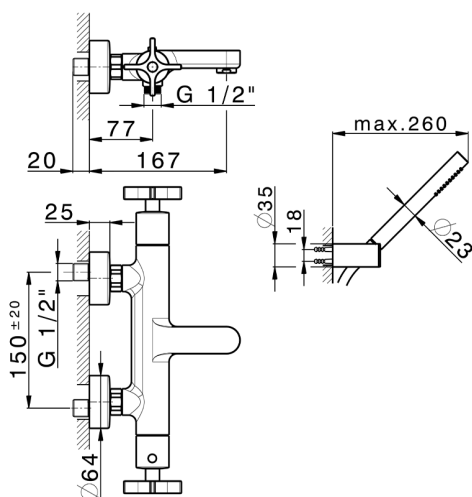

CHARACTERISTICS

Cartridge Spare Parts **22.04A.AR - ZZ97279004**

Argo 2 (long filter) Thermostatic Valve

DeviaStop

The Cisal Devia Stop technology allows to adjust the water flow and to direct it to the selected output point (overhead soaker, hand shower, etc).

Thermostatic

The Cisal thermostatic is your personal water manager, helping you to handle, control and save water and energy.

2026-05-19