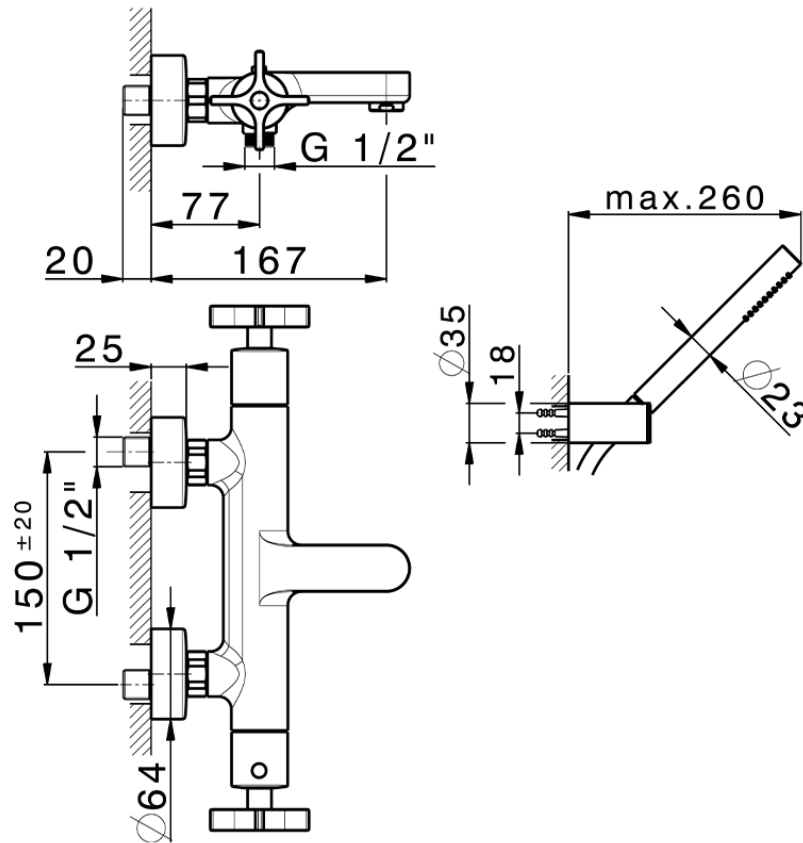

Thermostatic bath mixer, with shower set GRACE_GSD21016

GSD21016

<https://en.cisal.it/thermostatic-bath-mixer-with-shower-set-grace-gsd21016>

2026-04-10