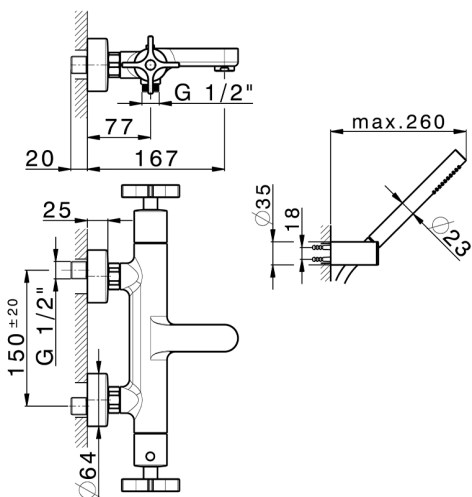

## Thermostatic bath mixer, with shower set GRACE\_GSD21016

MODEL **GSD21016**

Thermostatic bath mixer, with shower set, wall mounted swivel handshower bracket, 22,5 mm Brass One Spray handshower, 150 cm smooth SUPREME Flexible Hose

### CHARACTERISTICS

Cartridge Spare Parts **22.04A.AR - ZZ97279004**

**Argo 2 (long filter) Thermostatic Valve**