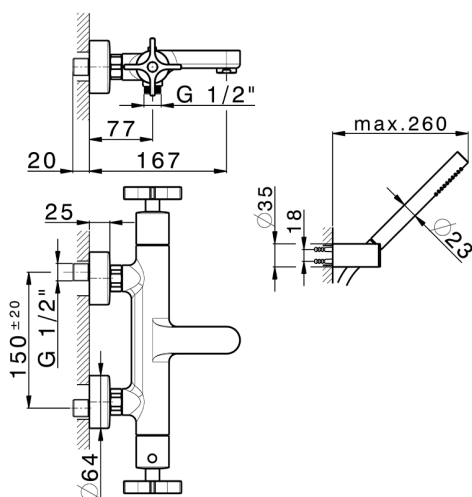

## Thermostatic bath mixer, with shower set GRACE\_GSD21016

MODEL **GSD21016**

Thermostatic bath mixer, with shower set, wall mounted swivel handshower bracket, 22,5 mm Brass One Spray handshower, 150 cm smooth SUPREME Flexible Hose

### CHARACTERISTICS

Cartridge Spare Parts **22.04A.AR - ZZ97279004**

**Argo 2 (long filter) Thermostatic Valve**

### DeviaStop

The Cisal Devia Stop technology allows to adjust the water flow and to direct it to the selected output point (overhead soaker, hand shower, etc).