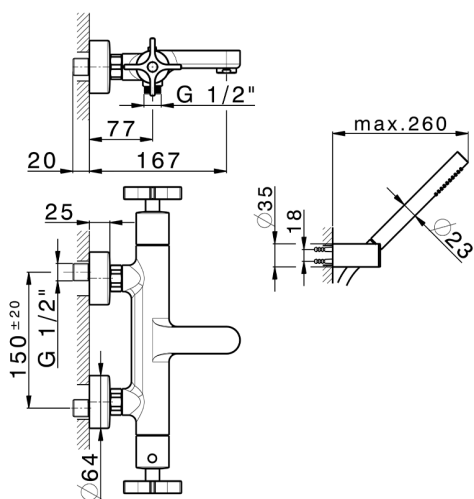

CHARACTERISTICS

Cartridge Spare Parts **22.04A.AR - ZZ97279004**

Argo 2 (long filter) Thermostatic Valve

DeviaStop

The Cisal Devia Stop technology allows to adjust the water flow and to direct it to the selected output point (overhead soaker, hand shower, etc).

Thermostatic

The Cisal thermostatic is your personal water manager, helping you to handle, control and save water and energy.

2026-04-28