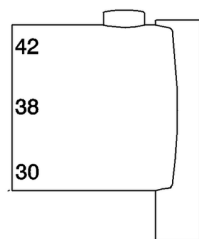

## Handle 'CY' SPARE PARTS\_ZZ954540

MODEL **ZZ954540**

Handle 'CY', temperature adjustment

AVAILABLE FINISHINGS

 **21** 21 Chrome

CHARACTERISTICS

2026-04-30