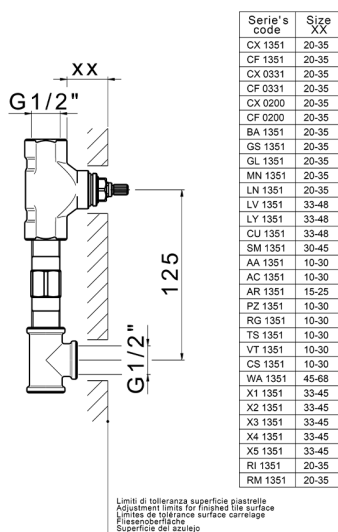

Exposed part for concealed washbasin mixer SMOOTH X32_X3013511

MODEL **X3013511**

Exposed part for concealed washbasin mixer, without concealed part, for item ZA033510, with smooth handles, Inox AISI 316L

Exposed part for concealed washbasin mixer SMOOTH X32_X3013511

X3013511

<https://en.cisal.it/exposed-part-for-concealed-washbasin-mixer-smooth-x32x3013511>

Concealed washbasin mixer CONCEALED_ZA033510

MODEL **ZA033510**

Concealed washbasin mixer, with two right headvalves

AVAILABLE FINISHINGS

CHARACTERISTICS

Concealed **1**

2024-09-16