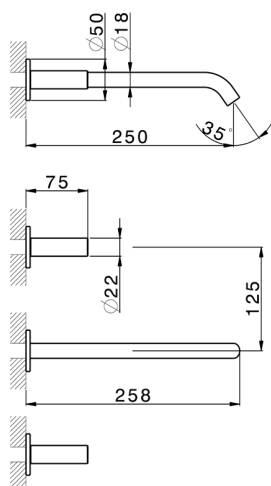

Exposed part for concealed washbasin mixer SMOOTH X32_X3013511

MODEL **X3013511**

Exposed part for concealed washbasin mixer, without concealed part, for item ZA033510, with smooth handles, Inox AISI 316L

AVAILABLE FINISHINGS

-  **5H** 5H Dark Brass Brushed
-  **5L** 5L Brushed Black Titanium
-  **5N** 5N Brushed Rose Gold
-  **D1** D1 Brushed Inox

CHARACTERISTICS

Installation **Concealed**

Required concealed parts **ZA033510**

Exposed part for concealed washbasin mixer SMOOTH X32_X3013511

X3013511

<https://en.cisal.it/exposed-part-for-concealed-washbasin-mixer-smooth-x32x3013511>

Concealed washbasin mixer CONCEALED_ZA033510

MODEL **ZA033510**

Concealed washbasin mixer, with two right headvalves

AVAILABLE FINISHINGS

CHARACTERISTICS

Concealed **1**

2024-09-16