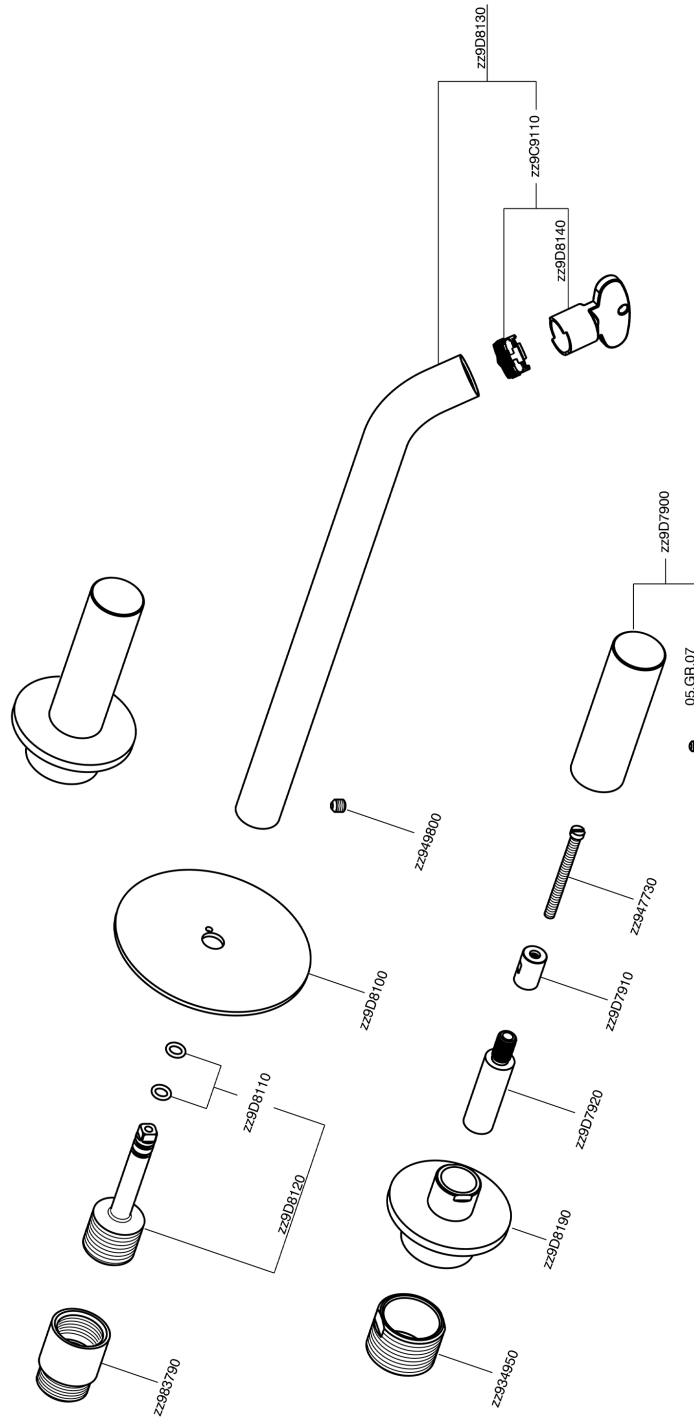

Exposed part for concealed washbasin mixer SMOOTH X32_X3013511

MODEL **X3013511**

Exposed part for concealed washbasin mixer, without concealed part, for item ZA033510, with smooth handles, Inox AISI 316L

AVAILABLE FINISHINGS

-  **5H** 5H Dark Brass Brushed
-  **5L** 5L Brushed Black Titanium
-  **5N** 5N Brushed Rose Gold
-  **D1** D1 Brushed Inox

CHARACTERISTICS

Installation **Concealed**

Required concealed parts **ZA033510**

Exposed part for concealed washbasin mixer SMOOTH X32_X3013511

X3013511

<https://en.cisal.it/exposed-part-for-concealed-washbasin-mixer-smooth-x32x3013511>

Concealed washbasin mixer CONCEALED_ZA033510

MODEL **ZA033510**

Concealed washbasin mixer, with two right headvalves

AVAILABLE FINISHINGS

CHARACTERISTICS

Concealed **1**

2024-09-16