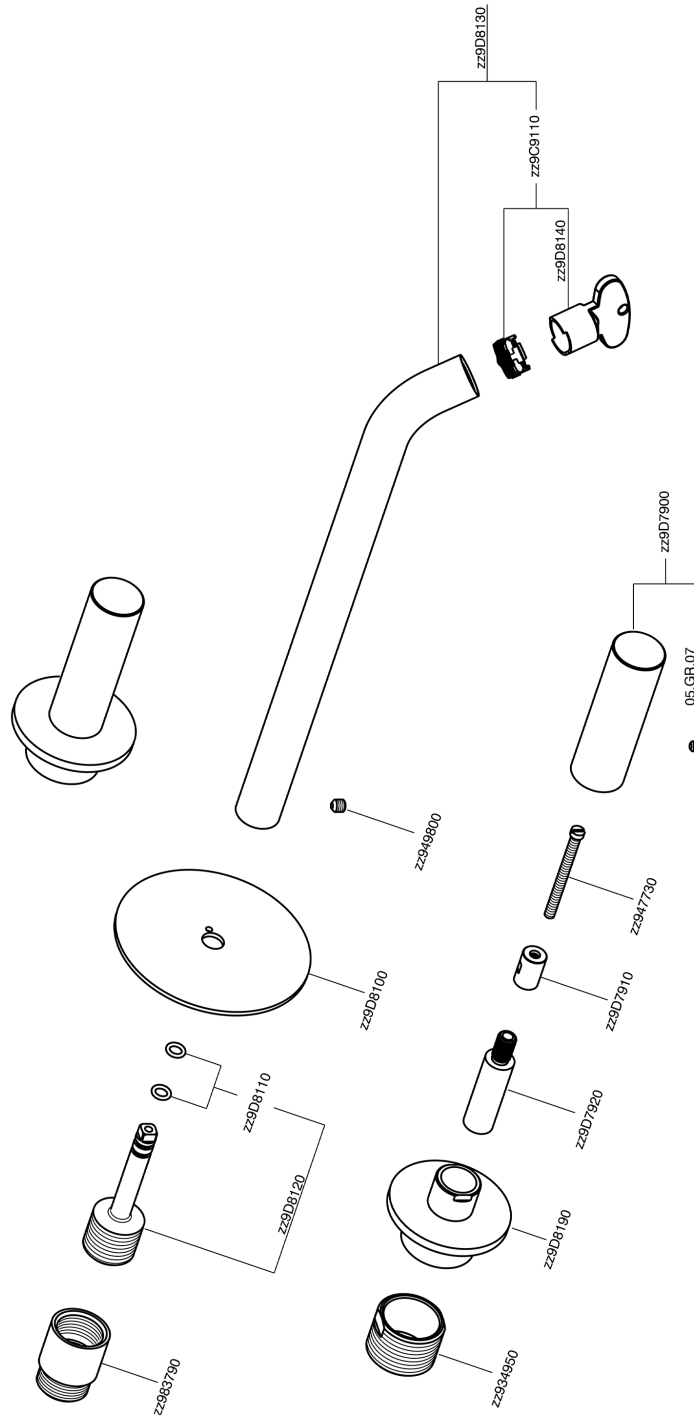

## Exposed part for concealed washbasin mixer SMOOTH X32\_X3013511

X3013511

<https://en.cisal.it/exposed-part-for-concealed-washbasin-mixer-smooth-x32x3013511>

## Concealed washbasin mixer CONCEALED\_ZA033510

ZA033510

<https://en.cisal.it/concealed-washbasin-mixer-concealedza033510>

2024-09-16