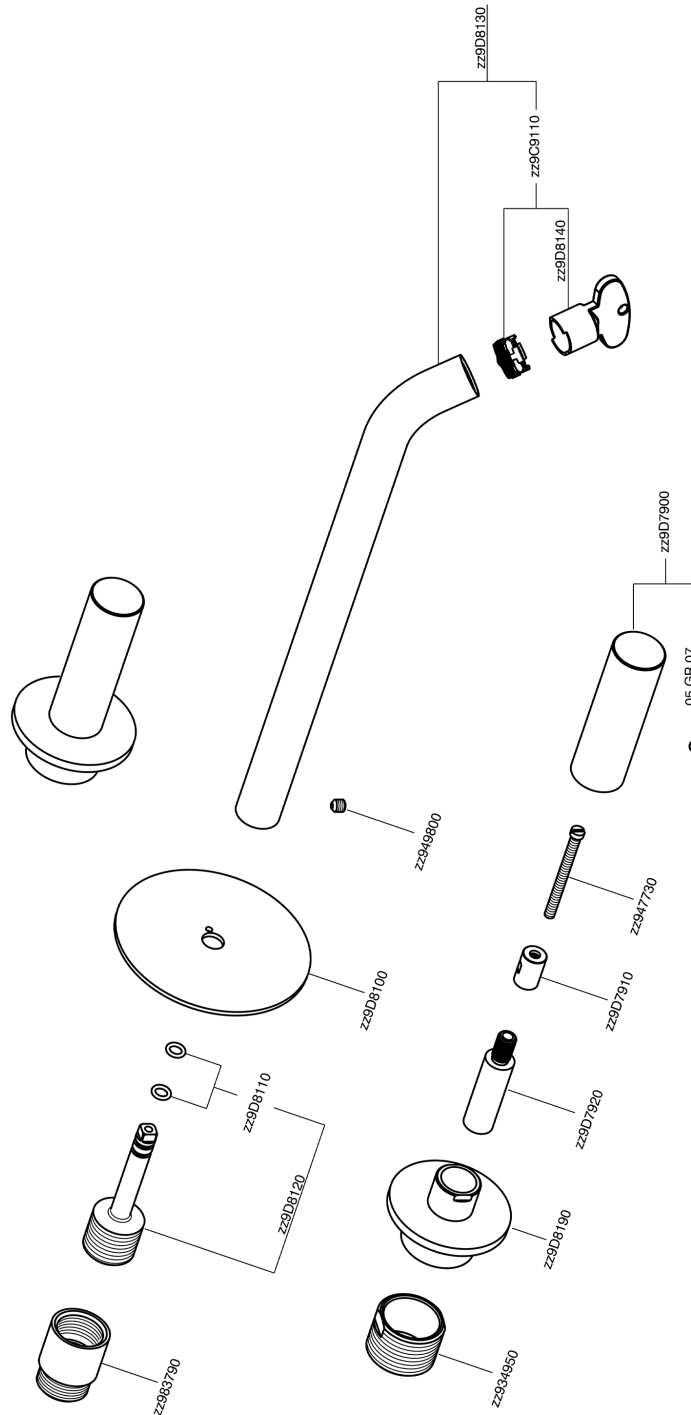

Exposed part for concealed washbasin mixer SMOOTH X32_X3013511

MODEL **X3013511**

Exposed part for concealed washbasin mixer, without concealed part, for item ZA033510, with smooth handles, Inox AISI 316L

AVAILABLE FINISHINGS

-  **5H** 5H Dark Brass Brushed
-  **5L** 5L Brushed Black Titanium
-  **5N** 5N Brushed Rose Gold
-  **D1** D1 Brushed Inox

CHARACTERISTICS

Installation **Concealed**

Required concealed parts **ZA033510**

Exposed part for concealed washbasin mixer SMOOTH X32_X3013511

X3013511

<https://en.cisal.it/exposed-part-for-concealed-washbasin-mixer-smooth-x32x3013511>

Concealed washbasin mixer CONCEALED_ZA033510

MODEL **ZA033510**

Concealed washbasin mixer, with two right headvalves

AVAILABLE FINISHINGS

CHARACTERISTICS

Concealed **1**

2024-09-19