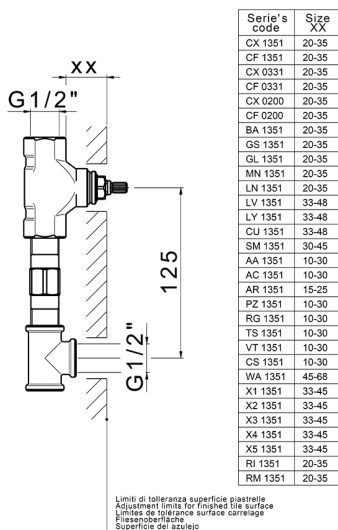

Exposed part for concealed washbasin mixer SMOOTH X32_X3013511

MODEL **X3013511**

Exposed part for concealed washbasin mixer, without concealed part, for item ZA033510, with smooth handles, Inox AISI 316L

Exposed part for concealed washbasin mixer SMOOTH X32_X3013511

X3013511

<https://en.cisal.it/exposed-part-for-concealed-washbasin-mixer-smooth-x32x3013511>

Concealed washbasin mixer CONCEALED_ZA033510

MODEL **ZA033510**

Concealed washbasin mixer, with two right headvalves

AVAILABLE FINISHINGS

CHARACTERISTICS

Concealed **1**

2024-09-19