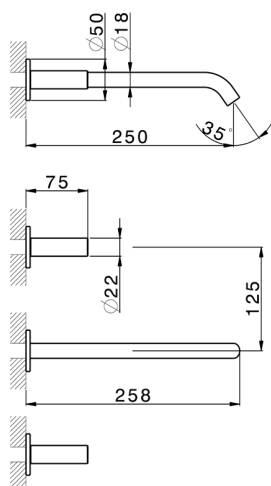

Exposed part for concealed washbasin mixer SMOOTH X32_X3013511

MODEL **X3013511**

Exposed part for concealed washbasin mixer, without concealed part, for item ZA033510, with smooth handles, Inox AISI 316L

AVAILABLE FINISHINGS

-  **5H** 5H Dark Brass Brushed
-  **5L** 5L Brushed Black Titanium
-  **5N** 5N Brushed Rose Gold
-  **D1** D1 Brushed Inox

CHARACTERISTICS

Installation **Concealed**

Required concealed parts **ZA033510**

Exposed part for concealed washbasin mixer SMOOTH X32_X3013511

X3013511

<https://en.cisal.it/exposed-part-for-concealed-washbasin-mixer-smooth-x32x3013511>

Concealed washbasin mixer CONCEALED_ZA033510

MODEL **ZA033510**

Concealed washbasin mixer, with two right headvalves

AVAILABLE FINISHINGS

CHARACTERISTICS

Concealed **1**

2024-09-19