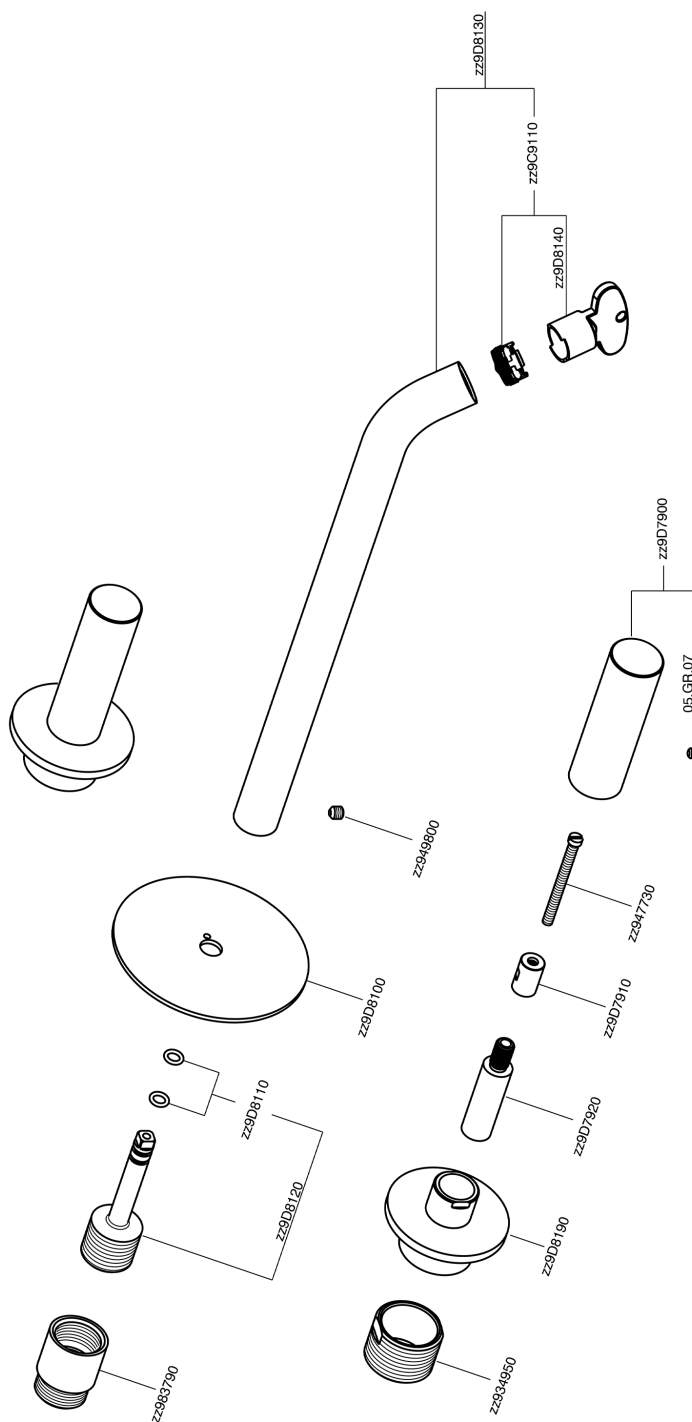

Exposed part for concealed washbasin mixer SMOOTH X32_X3013511

X3013511

<https://en.cisal.it/exposed-part-for-concealed-washbasin-mixer-smooth-x32x3013511>

Concealed washbasin mixer CONCEALED_ZA033510

ZA033510

<https://en.cisal.it/concealed-washbasin-mixer-concealedza033510>

2024-09-19