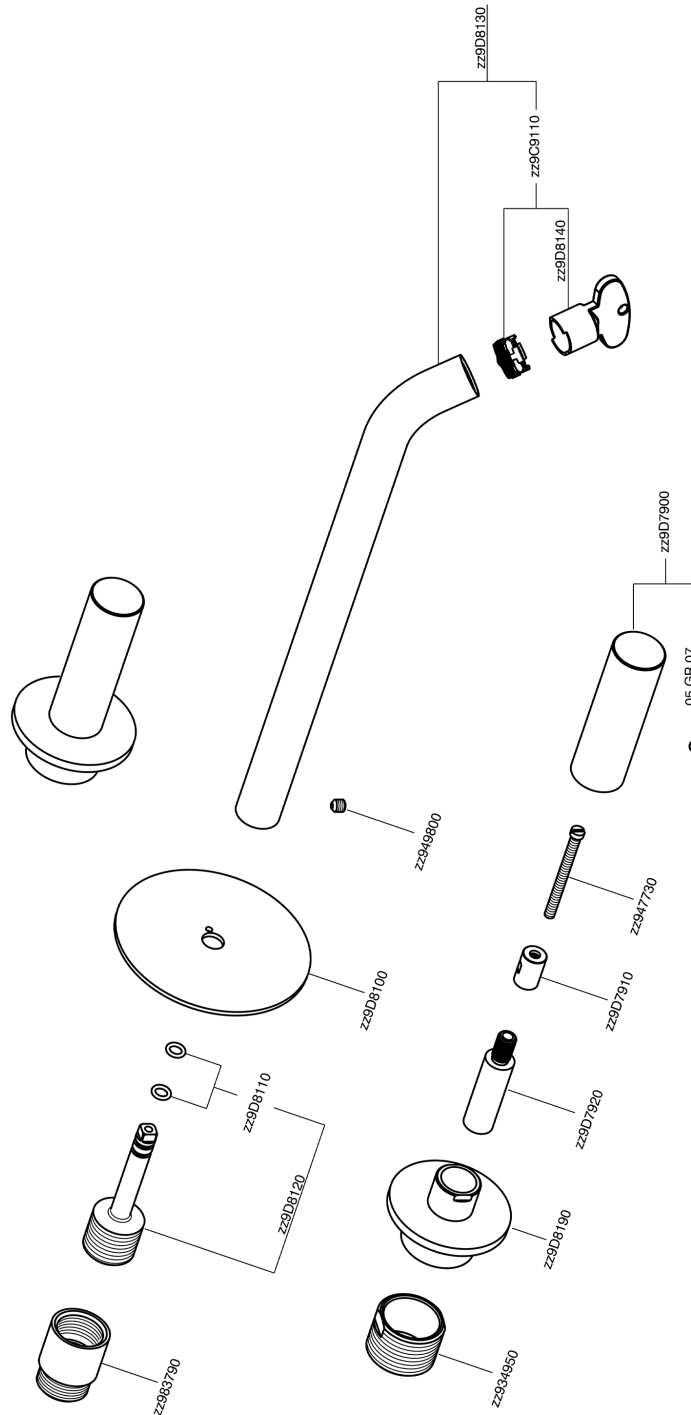

## Exposed part for concealed washbasin mixer SMOOTH X32\_X3013511

MODEL **X3013511**

Exposed part for concealed washbasin mixer, without concealed part, for item ZA033510, with smooth handles, Inox AISI 316L

### CHARACTERISTICS

Installation **Concealed**

Required concealed parts **ZA033510**

## Exposed part for concealed washbasin mixer SMOOTH X32\_X3013511

X3013511

<https://en.cisal.it/exposed-part-for-concealed-washbasin-mixer-smooth-x32x3013511>

## Concealed washbasin mixer CONCEALED\_ZA033510

MODEL **ZA033510**

Concealed washbasin mixer, with two right headvalves

AVAILABLE FINISHINGS

CHARACTERISTICS

Concealed **1**

2024-09-19