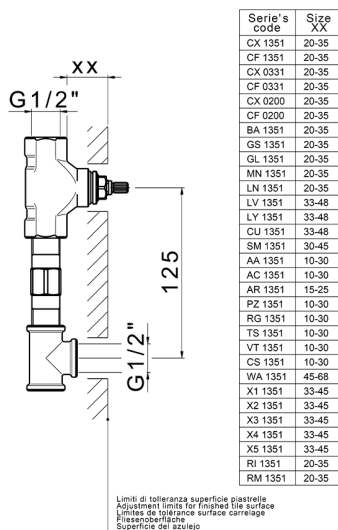

## Exposed part for concealed washbasin mixer SMOOTH X32\_X3013511

X3013511

<https://en.cisal.it/exposed-part-for-concealed-washbasin-mixer-smooth-x32x3013511>

## Concealed washbasin mixer CONCEALED\_ZA033510

MODEL **ZA033510**

Concealed washbasin mixer, with two right headvalves

AVAILABLE FINISHINGS

CHARACTERISTICS

Concealed **1**

2024-09-19