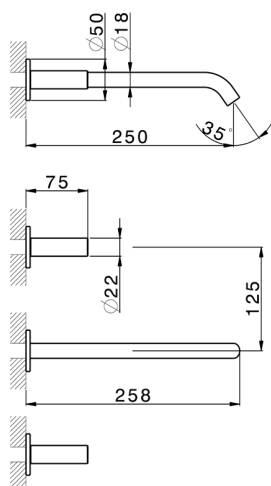

## Exposed part for concealed washbasin mixer SMOOTH X32\_X3013511

MODEL **X3013511**

Exposed part for concealed washbasin mixer, without concealed part, for item ZA033510, with smooth handles, Inox AISI 316L

## Exposed part for concealed washbasin mixer SMOOTH X32\_X3013511

X3013511

<https://en.cisal.it/exposed-part-for-concealed-washbasin-mixer-smooth-x32x3013511>

## Concealed washbasin mixer CONCEALED\_ZA033510

MODEL **ZA033510**

Concealed washbasin mixer, with two right headvalves

AVAILABLE FINISHINGS

CHARACTERISTICS

Concealed **1**

2024-09-19