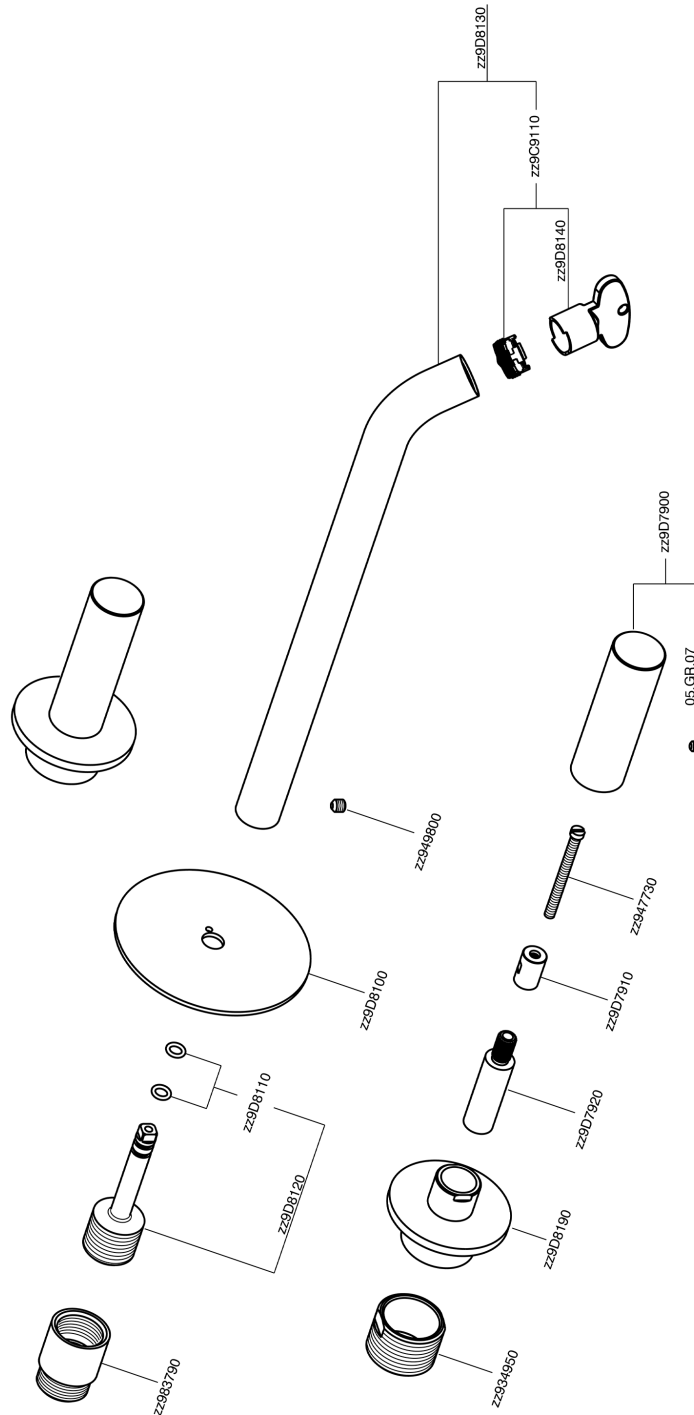

Exposed part for concealed washbasin mixer SMOOTH X32_X3013511

X3013511

<https://en.cisal.it/exposed-part-for-concealed-washbasin-mixer-smooth-x32x3013511>

Concealed washbasin mixer CONCEALED_ZA033510

ZA033510

<https://en.cisal.it/concealed-washbasin-mixer-concealedza033510>

2024-09-19