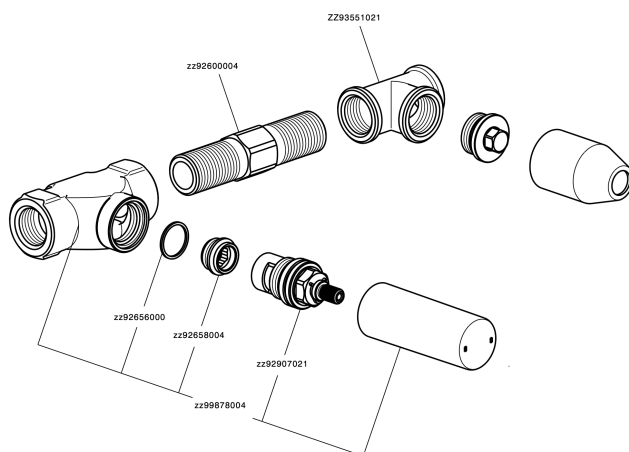

Exposed part for concealed washbasin mixer SMOOTH X32_X3013511

X3013511

<https://en.cisal.it/exposed-part-for-concealed-washbasin-mixer-smooth-x32x3013511>

Concealed washbasin mixer CONCEALED_ZA033510

ZA033510

<https://en.cisal.it/concealed-washbasin-mixer-concealedza033510>

2024-09-19