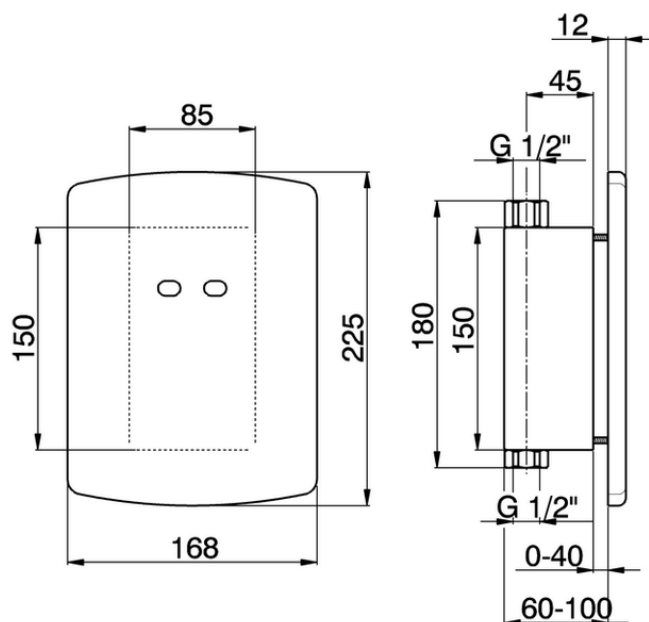

**Concealed urinal electronic valve TRONIC\_TN002710**

TN002710

<https://en.cisal.it/concealed-urinal-electronic-valve-tronic-tn002710>

2026-04-08