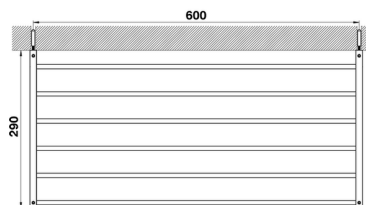

Towel rack BATHROOM ACCESSORIES_QU090300

MODEL **QU090300**

Towel rack

AVAILABLE FINISHINGS

- 
21 21 Chrome
- 
2B 2B Polished Nickel
- 
2F 2F Brushed Nickel
- 
2Q 2Q Black Titanium
- 
40 40 Matt Black
- 
4Q 4Q Matt White