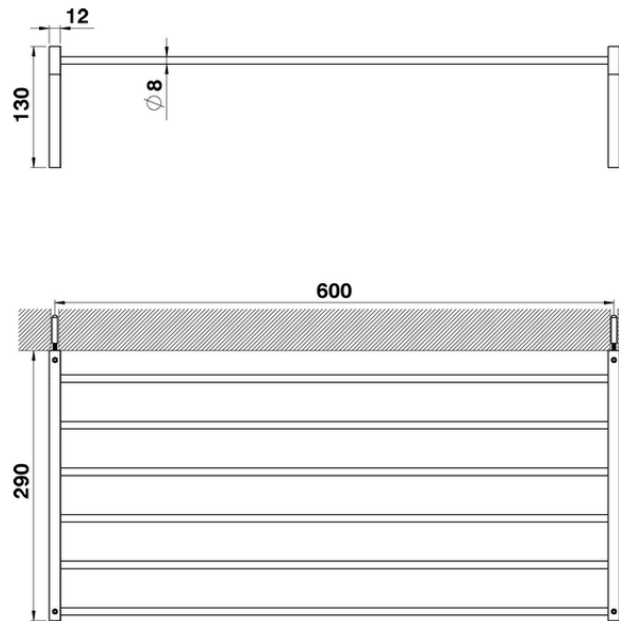

Towel rack BATHROOM ACCESSORIES_QU090300

QU090300

<https://en.cisal.it/towel-rack-bathroom-accessories-qu090300>

2026-04-26