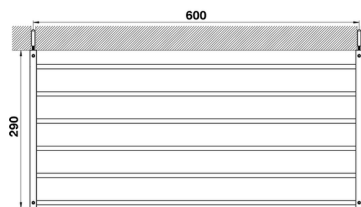

Towel rack BATHROOM ACCESSORIES_QU090300

MODEL **QU090300**

Towel rack

AVAILABLE FINISHINGS

- 
21 21 Chrome
- 
2B 2B Polished Nickel
- 
2F 2F Brushed Nickel
- 
2Q 2Q Black Titanium
- 
40 40 Matt Black
- 
4Q 4Q Matt White