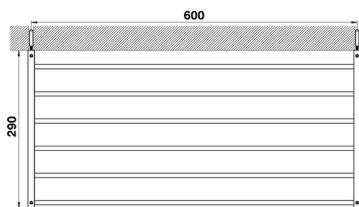

Towel rack BATHROOM ACCESSORIES_QU090300

MODEL **QU090300**

Towel rack

AVAILABLE FINISHINGS

-  **21** 21 Chrome
-  **2B** 2B Polished Nickel
-  **2F** 2F Brushed Nickel
-  **2Q** 2Q Black Titanium
-  **40** 40 Matt Black
-  **4Q** 4Q Matt White