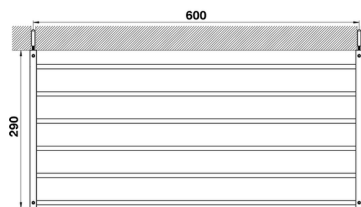

Towel rack BATHROOM ACCESSORIES_QU090300

MODEL **QU090300**

Towel rack

AVAILABLE FINISHINGS

-  **21** 21 Chrome
-  **2B** 2B Polished Nickel
-  **2F** 2F Brushed Nickel
-  **2Q** 2Q Black Titanium
-  **40** 40 Matt Black
-  **4Q** 4Q Matt White