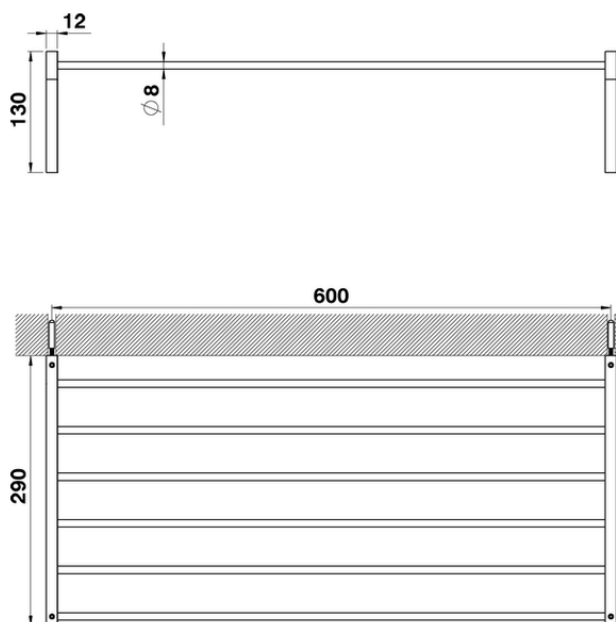

Towel rack BATHROOM ACCESSORIES_QU090300

QU090300

<https://en.cisal.it/towel-rack-bathroom-accessories-qu090300>

2026-05-17