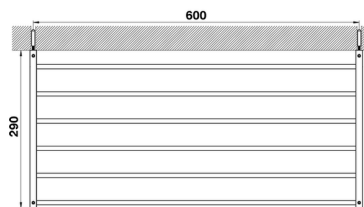

Towel rack BATHROOM ACCESSORIES_QU090300

MODEL **QU090300**

Towel rack

AVAILABLE FINISHINGS

-  **21** 21 Chrome
-  **2B** 2B Polished Nickel
-  **2F** 2F Brushed Nickel
-  **2Q** 2Q Black Titanium
-  **40** 40 Matt Black
-  **4Q** 4Q Matt White