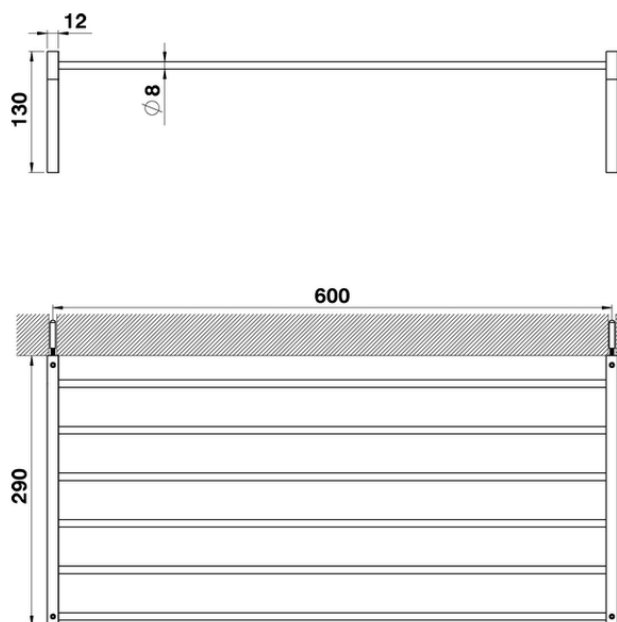

Towel rack BATHROOM ACCESSORIES_QU090300

QU090300

<https://en.cisal.it/towel-rack-bathroom-accessories-qu090300>

2026-04-06