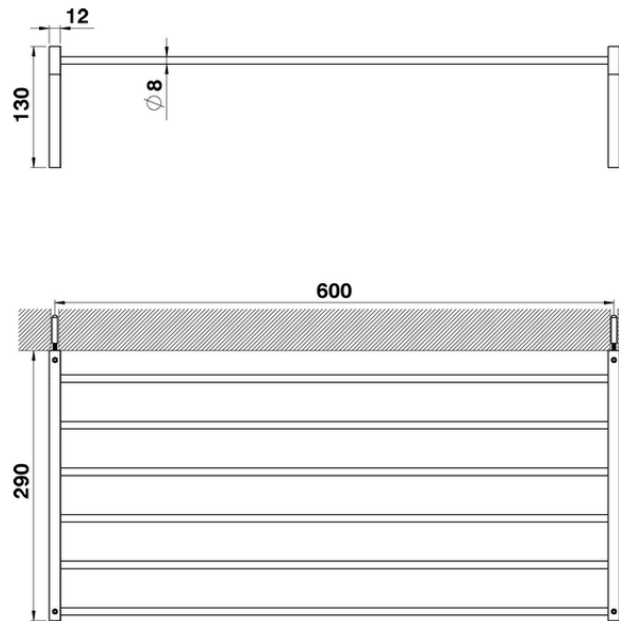

Towel rack BATHROOM ACCESSORIES_QU090300

QU090300

<https://en.cisal.it/towel-rack-bathroom-accessories-qu090300>

2026-06-26