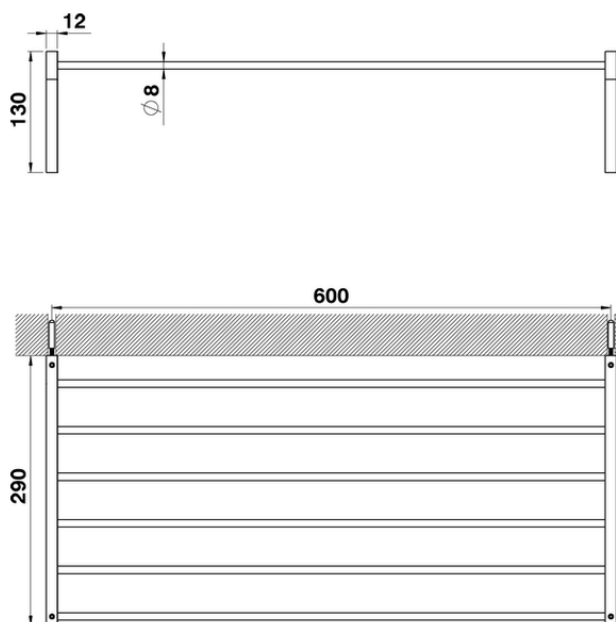

Towel rack BATHROOM ACCESSORIES_QU090300

QU090300

<https://en.cisal.it/towel-rack-bathroom-accessories-qu090300>

2026-06-06