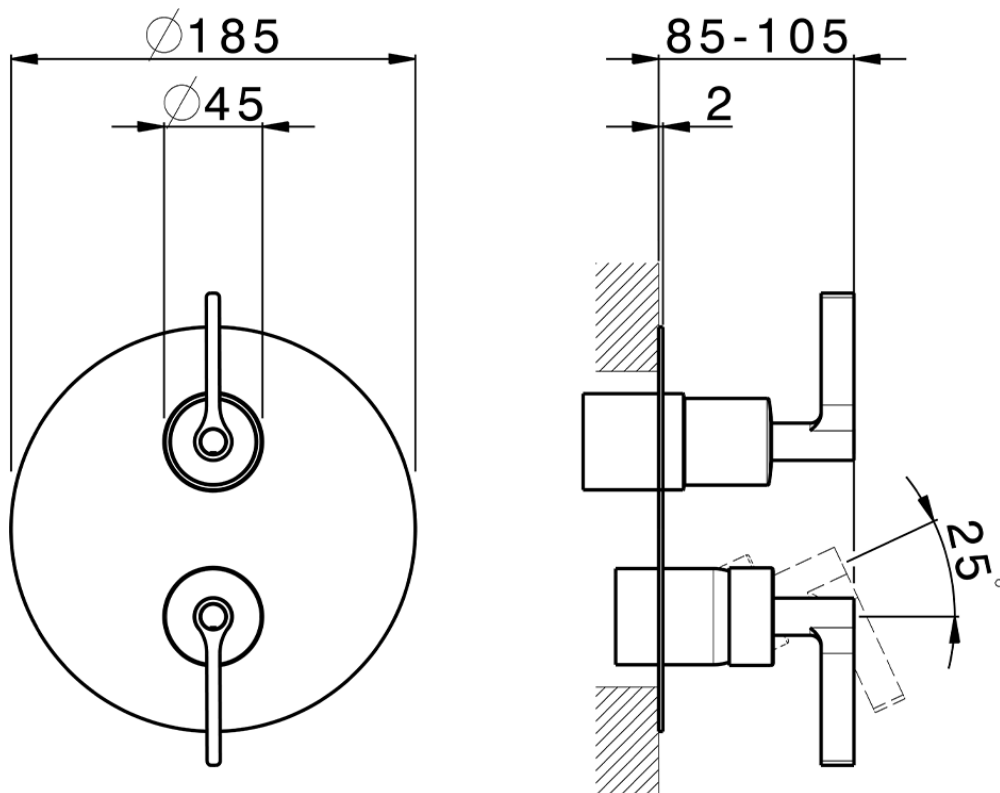

Exposed part for Single Lever One Box Valve GRACE_GC0BM030

GC0BM030

<https://en.cisal.it/exposed-part-for-single-lever-one-box-valve-grace-gc0bm030>

ZA00B031

<https://en.cisal.it/one-box-universal-concealed-part-one-box-za00b031>